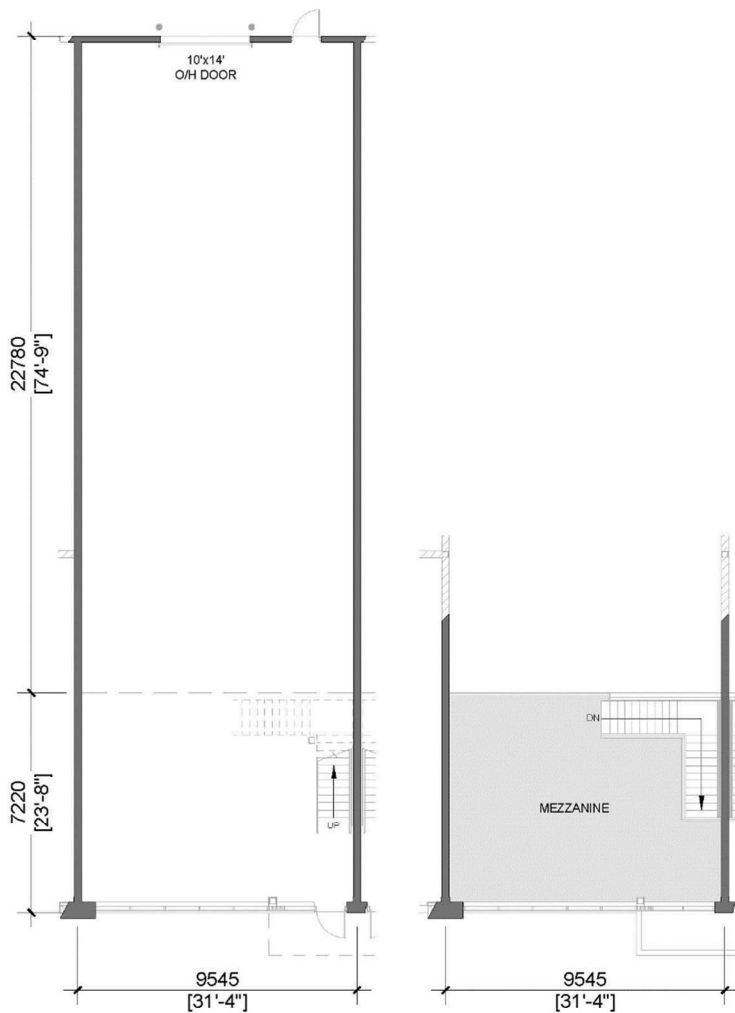

Level 1 - Unit 38

Building 'C'

3,765 Sq.Ft.

Concept Floor Plan is provided for general purposes only.
The interior improvements are not provided, warranted or guaranteed by the Vendor.
All details should be confirmed. E. & O.E.