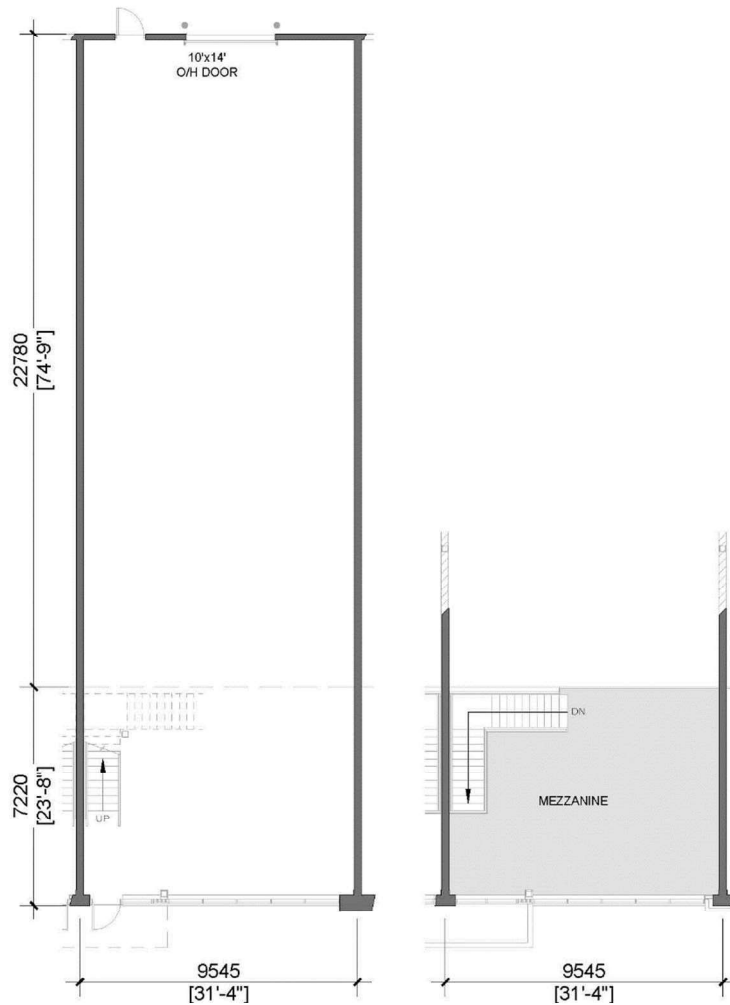

## Level 1 - Unit 39

Building 'C'

3,765 Sq.Ft.

Concept Floor Plan is provided for general purposes only.  
The interior improvements are not provided, warranted or guaranteed by the Vendor.  
All details should be confirmed. E. & O.E.