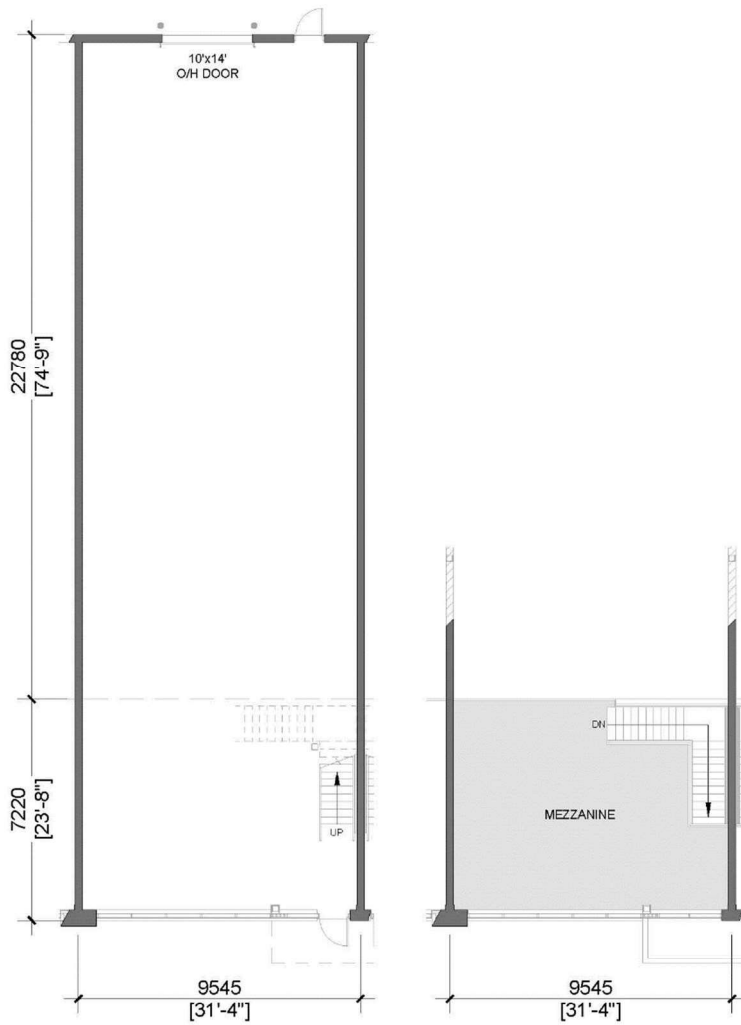

Level 1 - Unit 40

Building 'C'

3,765 Sq.Ft.

Concept Floor Plan is provided for general purposes only.
The interior improvements are not provided, warranted or guaranteed by the Vendor.
All details should be confirmed. E. & O.E.