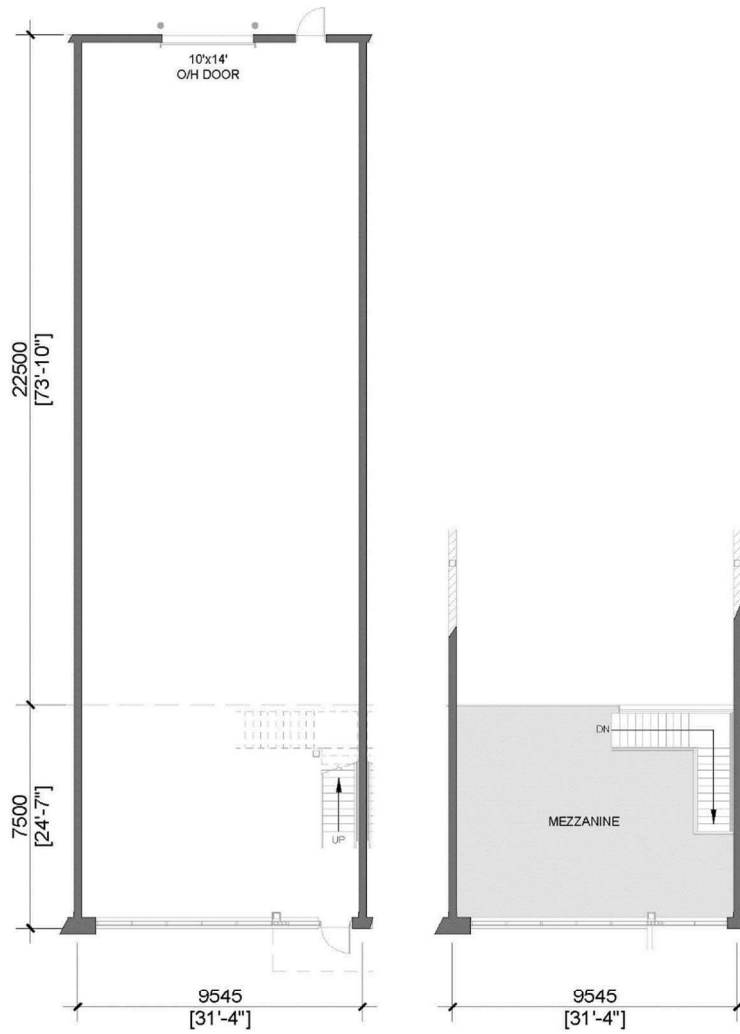

Level 1 - Unit 41

Building 'C'

3,765 Sq.Ft.

Concept Floor Plan is provided for general purposes only.
The interior improvements are not provided, warranted or guaranteed by the Vendor.
All details should be confirmed. E. & O.E.