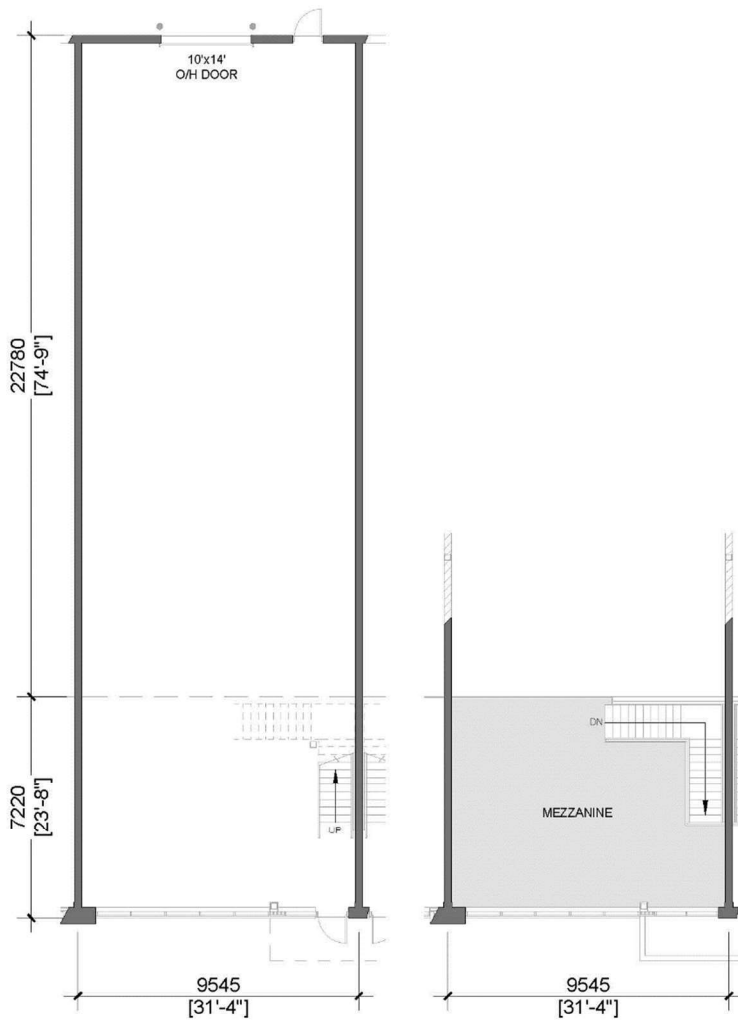

Level 1 - Unit 42

Building 'C'

3,765 Sq.Ft.

Concept Floor Plan is provided for general purposes only.
The interior improvements are not provided, warranted or guaranteed by the Vendor.
All details should be confirmed. E. & O.E.