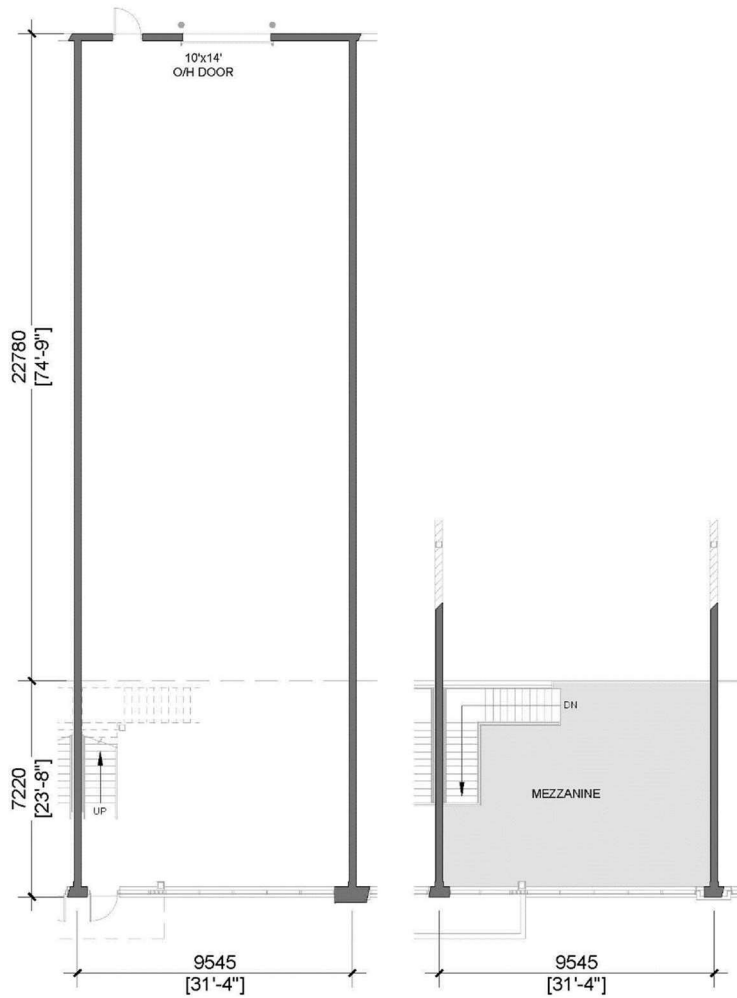

Level 1 - Unit 43

Building 'C'

3,765 Sq.Ft.

Concept Floor Plan is provided for general purposes only.
The interior improvements are not provided, warranted or guaranteed by the Vendor.
All details should be confirmed. E. & O.E.