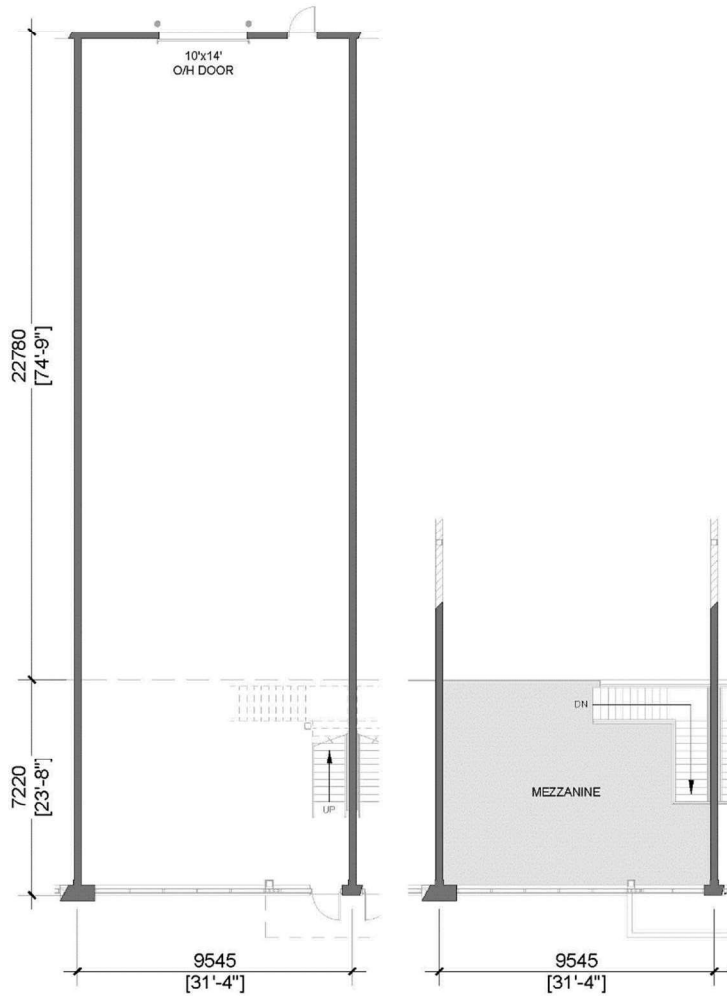

Level 1 - Unit 44

Building 'C'

3,765 Sq.Ft.

Concept Floor Plan is provided for general purposes only.
The interior improvements are not provided, warranted or guaranteed by the Vendor.
All details should be confirmed. E. & O.E.