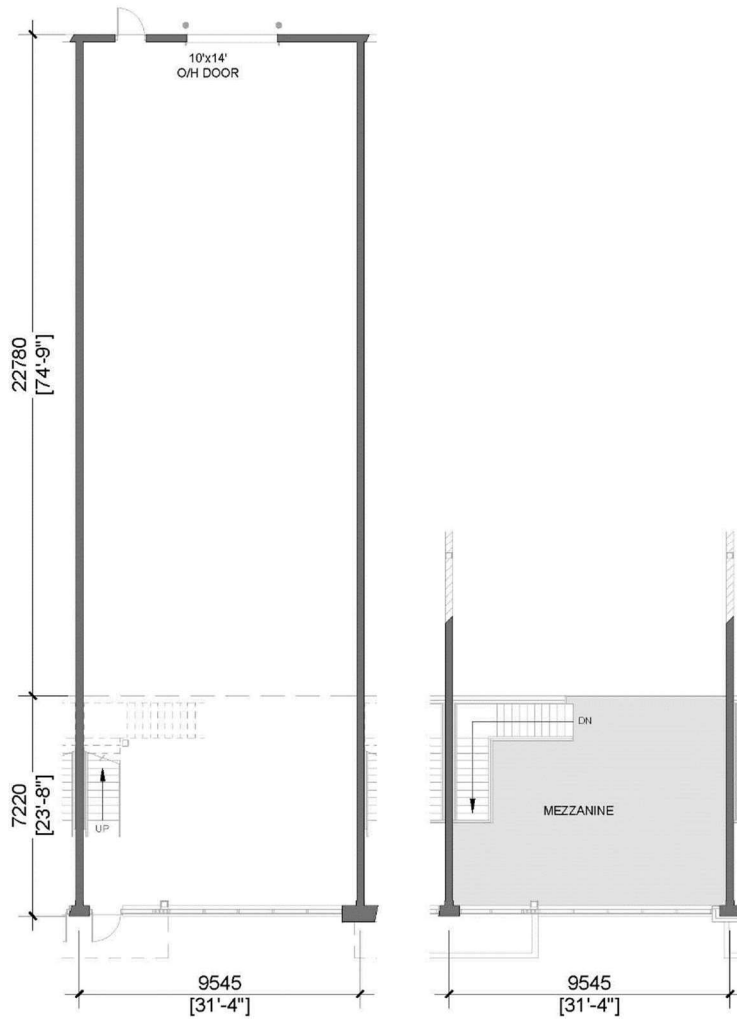

Level 1 - Unit 47

Building 'C'

3,765 Sq.Ft.

Concept Floor Plan is provided for general purposes only.
The interior improvements are not provided, warranted or guaranteed by the Vendor.
All details should be confirmed. E. & O.E.