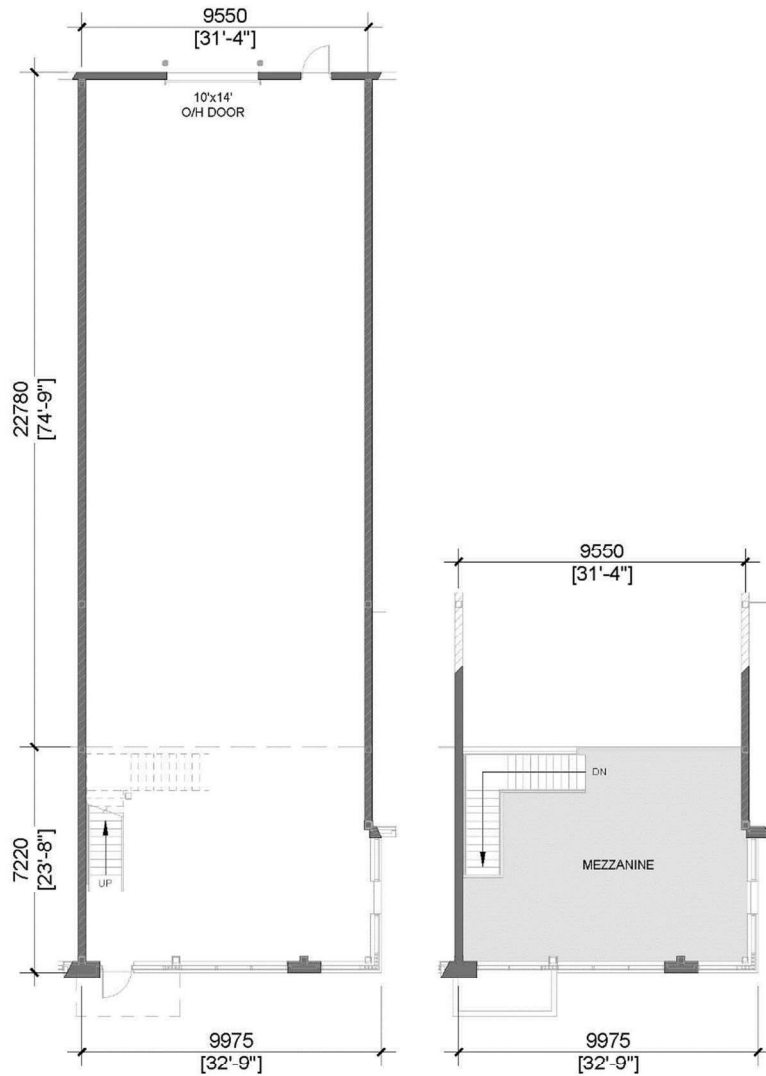

Level 1 - Unit 48

Building 'C'

3,811 Sq.Ft.

Concept Floor Plan is provided for general purposes only.
The interior improvements are not provided, warranted or guaranteed by the Vendor.
All details should be confirmed. E. & O.E.