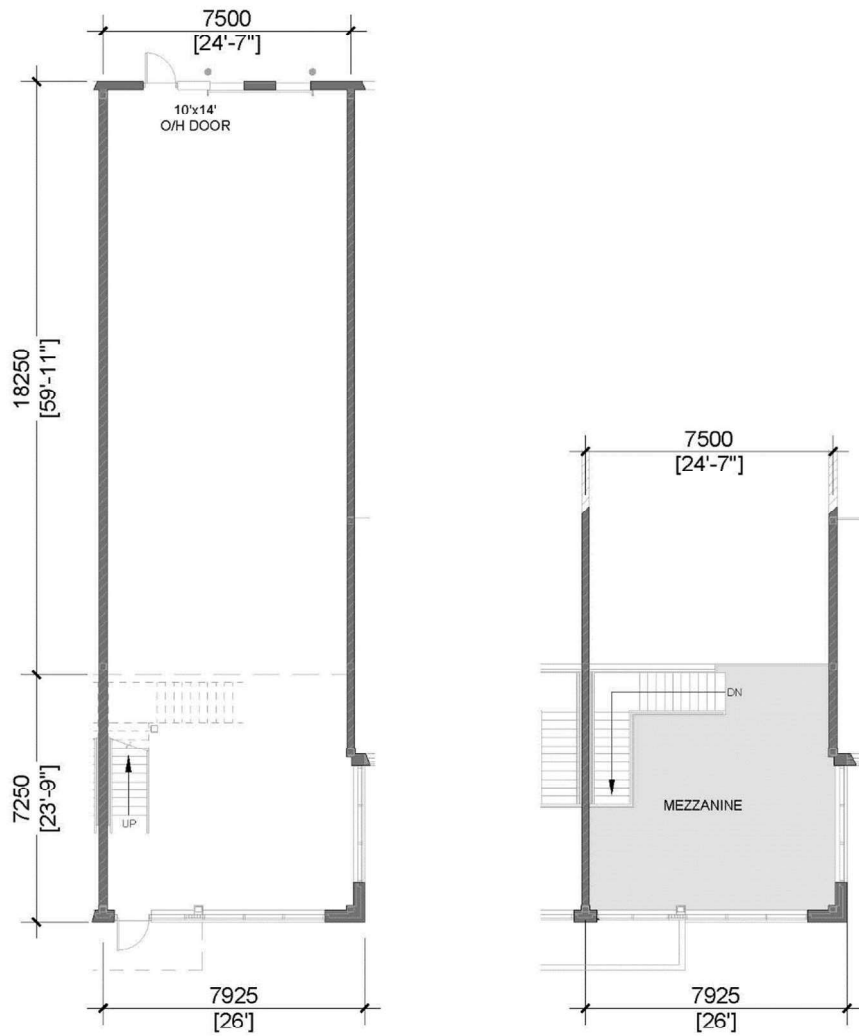

Level 1 - Unit 50

Building 'C'

2,617 Sq.Ft.

Concept Floor Plan is provided for general purposes only.
The interior improvements are not provided, warranted or guaranteed by the Vendor.
All details should be confirmed. E. & O.E.