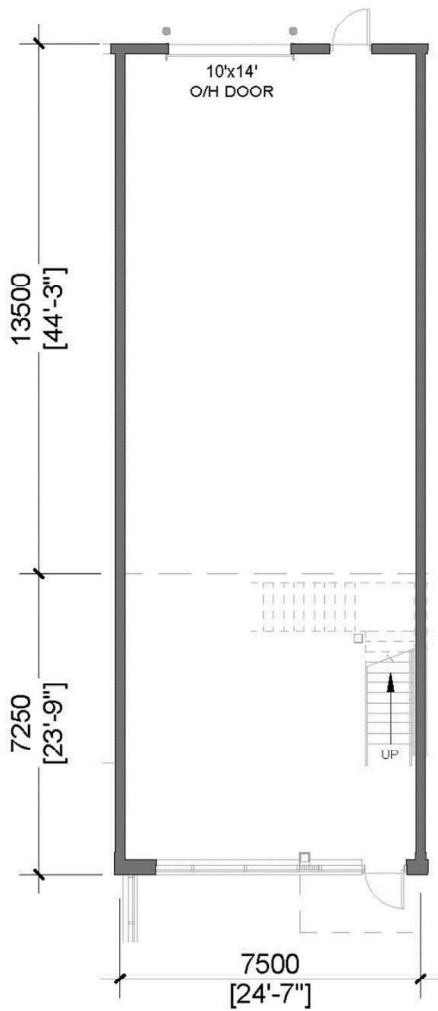

Level 1 - Unit 51

Building 'C'

2,181 Sq.Ft.

Concept Floor Plan is provided for general purposes only.
The interior improvements are not provided, warranted or guaranteed by the Vendor.
All details should be confirmed. E. & O.E.