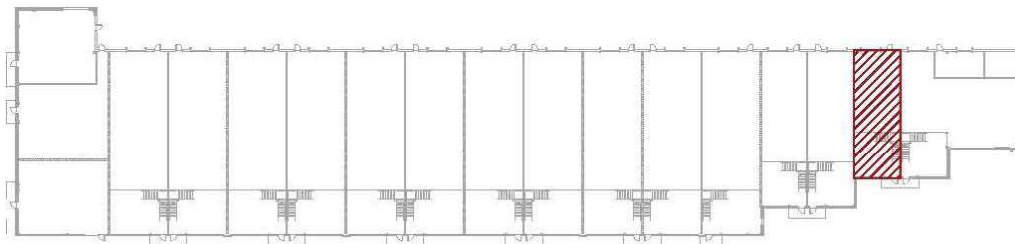

Level 1 - Unit 51

Building 'C'

2,181 Sq.Ft.

Concept Floor Plan is provided for general purposes only.
The interior improvements are not provided, warranted or guaranteed by the Vendor.
All details should be confirmed. E. & O.E.