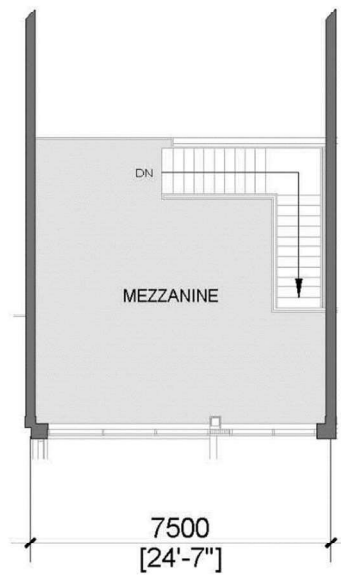

Level 1 - Unit 51

Building 'C'

2,181 Sq.Ft.

Concept Floor Plan is provided for general purposes only.
The interior improvements are not provided, warranted or guaranteed by the Vendor.
All details should be confirmed. E. & O.E.