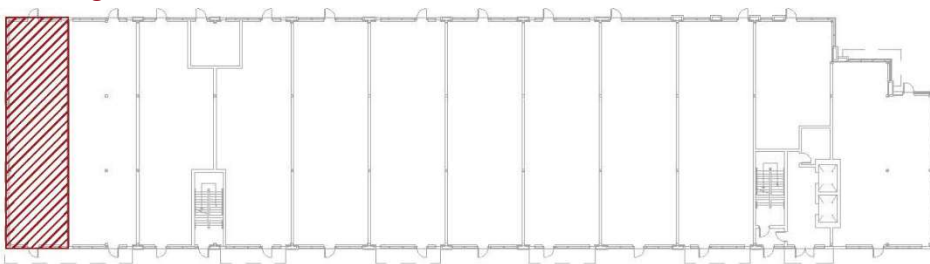

## Level 1 - Unit 59

Building 'E'

1,484 Sq.Ft.

Concept Floor Plan is provided for general purposes only.  
The interior improvements are not provided, warranted or guaranteed by the Vendor.  
All details should be confirmed. E. & O.E.