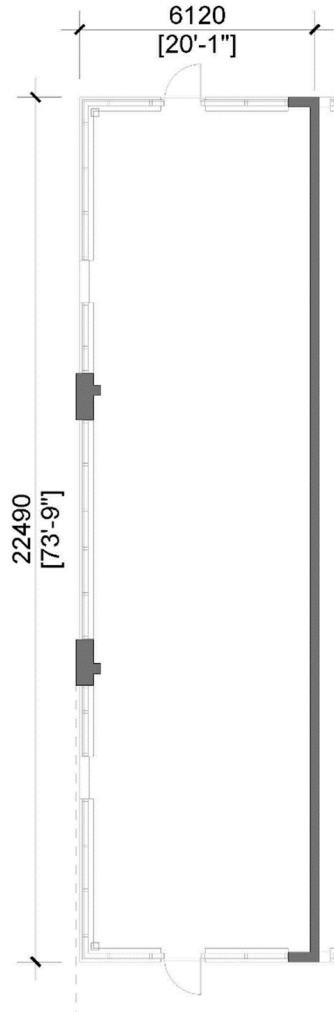

## Level 1 - Unit 59

Building 'E'

1,484 Sq.Ft.

Concept Floor Plan is provided for general purposes only.  
The interior improvements are not provided, warranted or guaranteed by the Vendor.  
All details should be confirmed. E. & O.E.