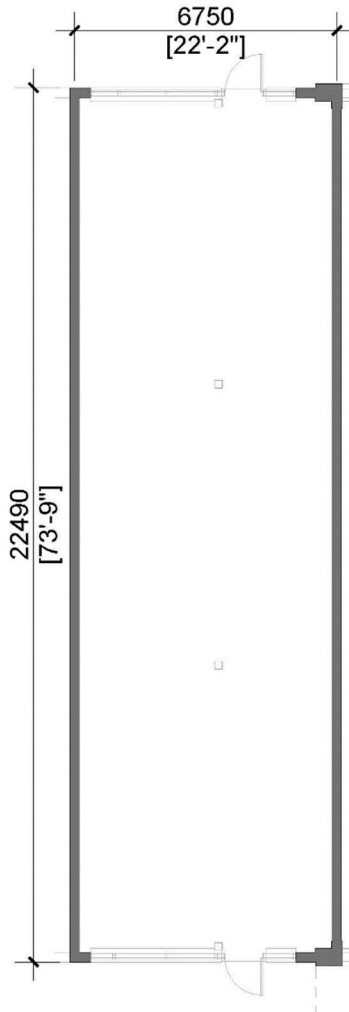

Level 1 - Unit 60

Building 'E'

1,649 Sq.Ft.

Concept Floor Plan is provided for general purposes only.
The interior improvements are not provided, warranted or guaranteed by the Vendor.
All details should be confirmed. E. & O.E.