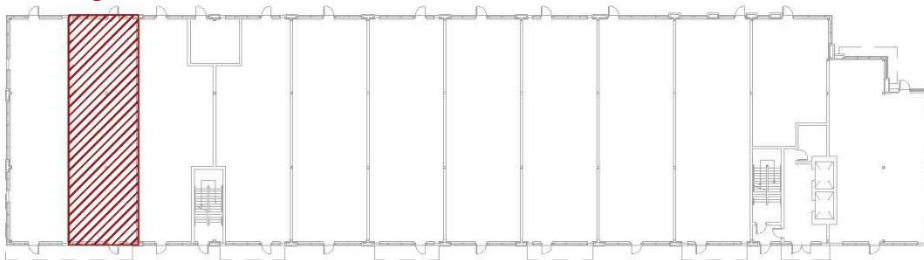

Level 1 - Unit 60

Building 'E'

1,649 Sq.Ft.

Concept Floor Plan is provided for general purposes only.
The interior improvements are not provided, warranted or guaranteed by the Vendor.
All details should be confirmed. E. & O.E.