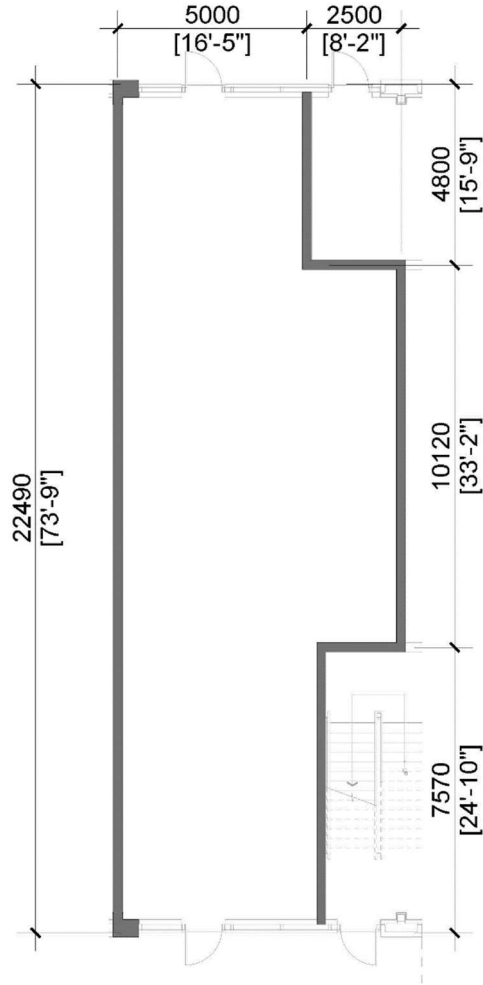

## Level 1 - Unit 61

Building 'E'

1,577 Sq.Ft.

Concept Floor Plan is provided for general purposes only.  
The interior improvements are not provided, warranted or guaranteed by the Vendor.  
All details should be confirmed. E. & O.E.