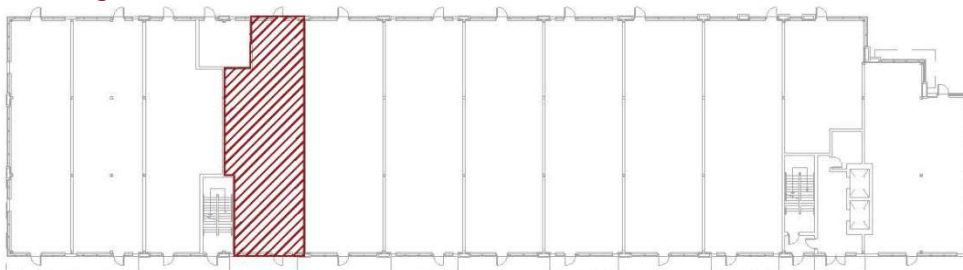

Level 1 - Unit 62

Building 'E'

1,577 Sq.Ft.

Concept Floor Plan is provided for general purposes only.
The interior improvements are not provided, warranted or guaranteed by the Vendor.
All details should be confirmed. E. & O.E.