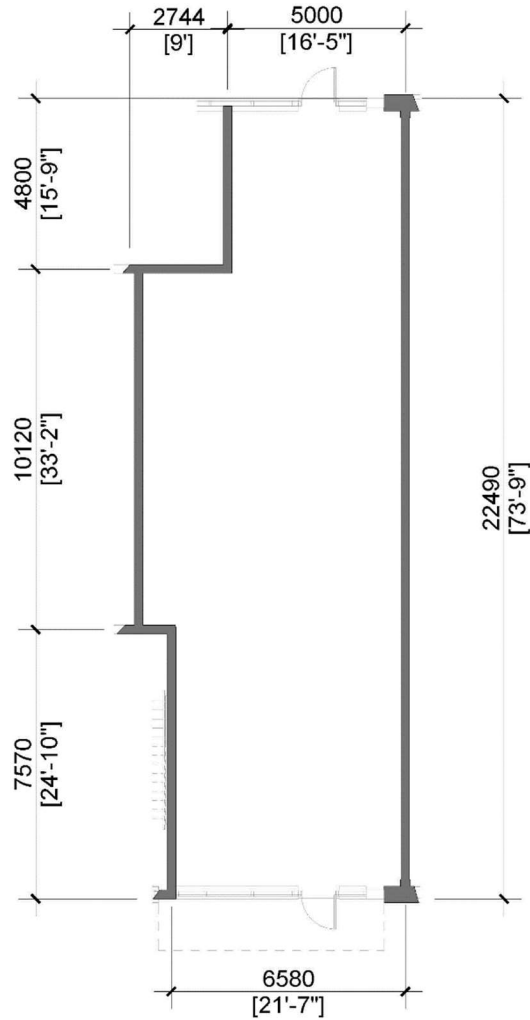

Level 1 - Unit 62

Building 'E'

1,577 Sq.Ft.

Concept Floor Plan is provided for general purposes only.
The interior improvements are not provided, warranted or guaranteed by the Vendor.
All details should be confirmed. E. & O.E.