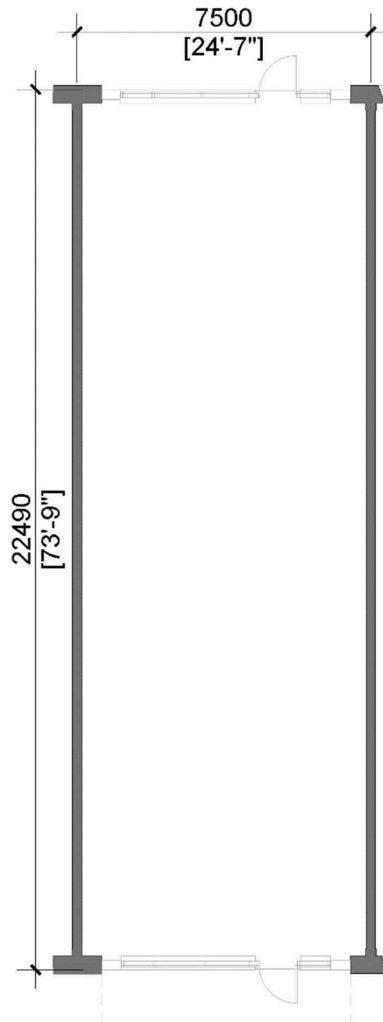

Level 1 - Unit 64

Building 'E'

1,825 Sq.Ft.

Concept Floor Plan is provided for general purposes only.
The interior improvements are not provided, warranted or guaranteed by the Vendor.
All details should be confirmed. E. & O.E.