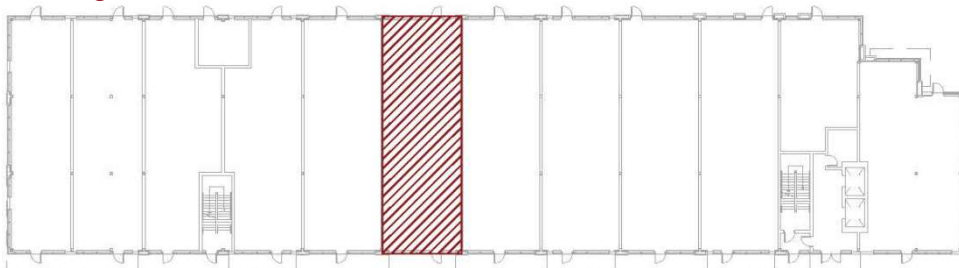

Level 1 - Unit 64

Building 'E'

1,825 Sq.Ft.

Concept Floor Plan is provided for general purposes only.
The interior improvements are not provided, warranted or guaranteed by the Vendor.
All details should be confirmed. E. & O.E.