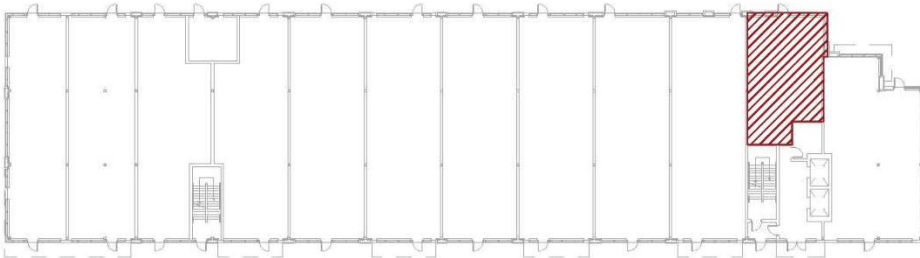

Level 1 - Unit 69

Building 'E'

993 Sq.Ft.

Concept Floor Plan is provided for general purposes only.
The interior improvements are not provided, warranted or guaranteed by the Vendor.
All details should be confirmed. E. & O.E.