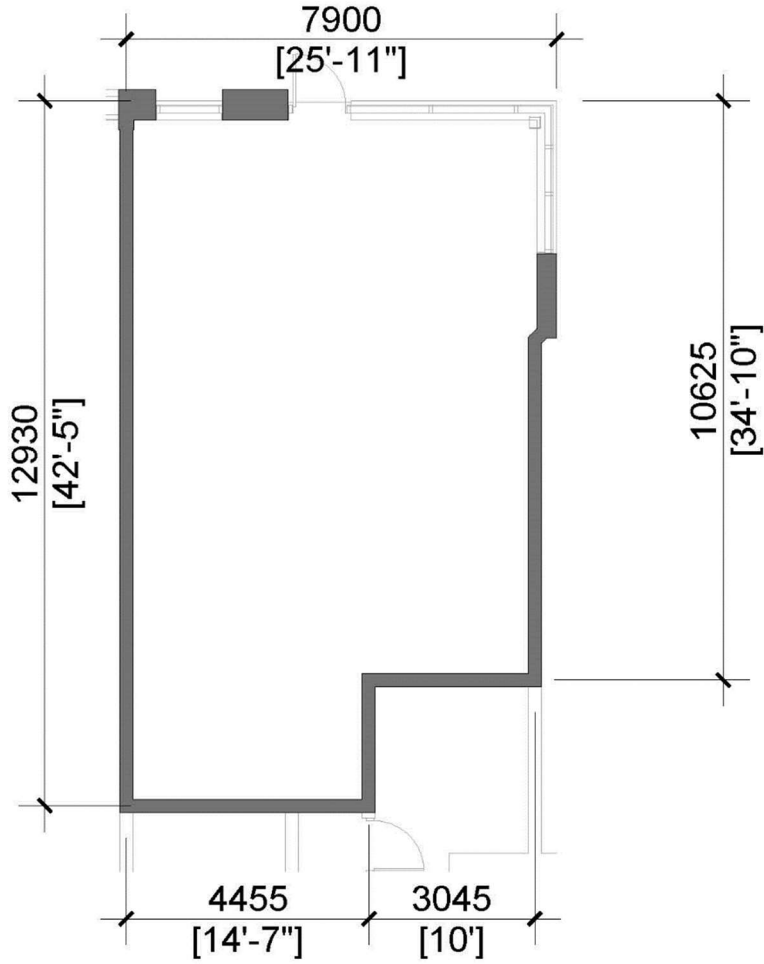

Level 1 - Unit 69

Building 'E'

993 Sq.Ft.

Concept Floor Plan is provided for general purposes only.
The interior improvements are not provided, warranted or guaranteed by the Vendor.
All details should be confirmed. E. & O.E.