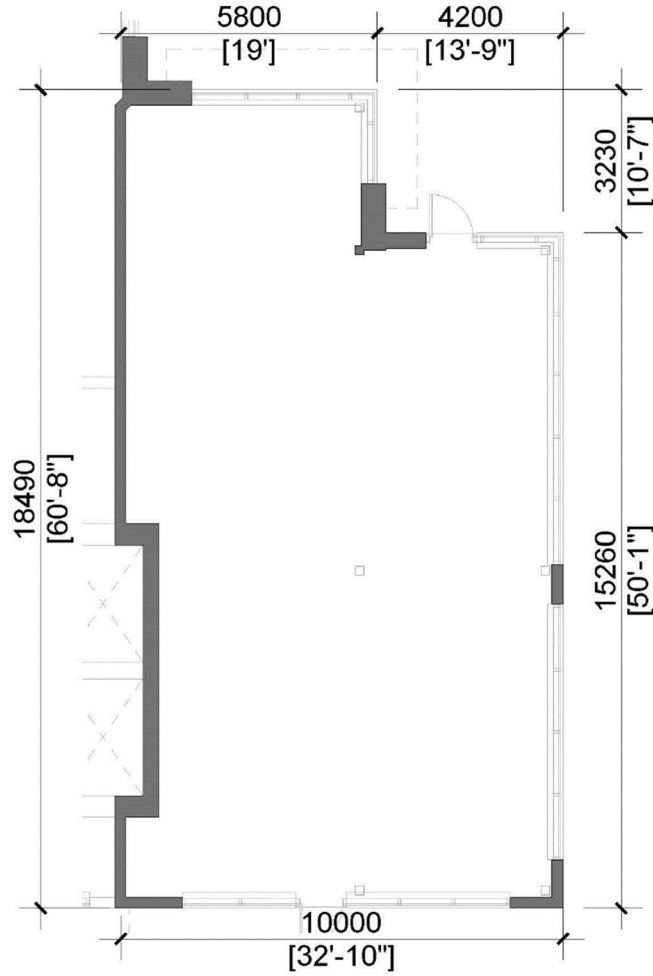

Level 1 - Unit 70

Building 'E'

1,781 Sq.Ft.

Concept Floor Plan is provided for general purposes only.
The interior improvements are not provided, warranted or guaranteed by the Vendor.
All details should be confirmed. E. & O.E.