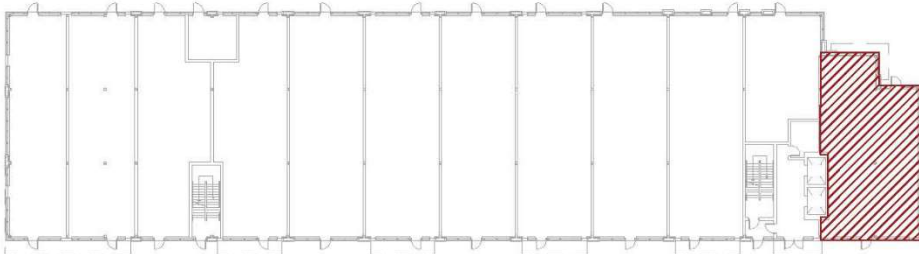

Level 1 - Unit 70

Building 'E'

1,781 Sq.Ft.

Concept Floor Plan is provided for general purposes only.
The interior improvements are not provided, warranted or guaranteed by the Vendor.
All details should be confirmed. E. & O.E.