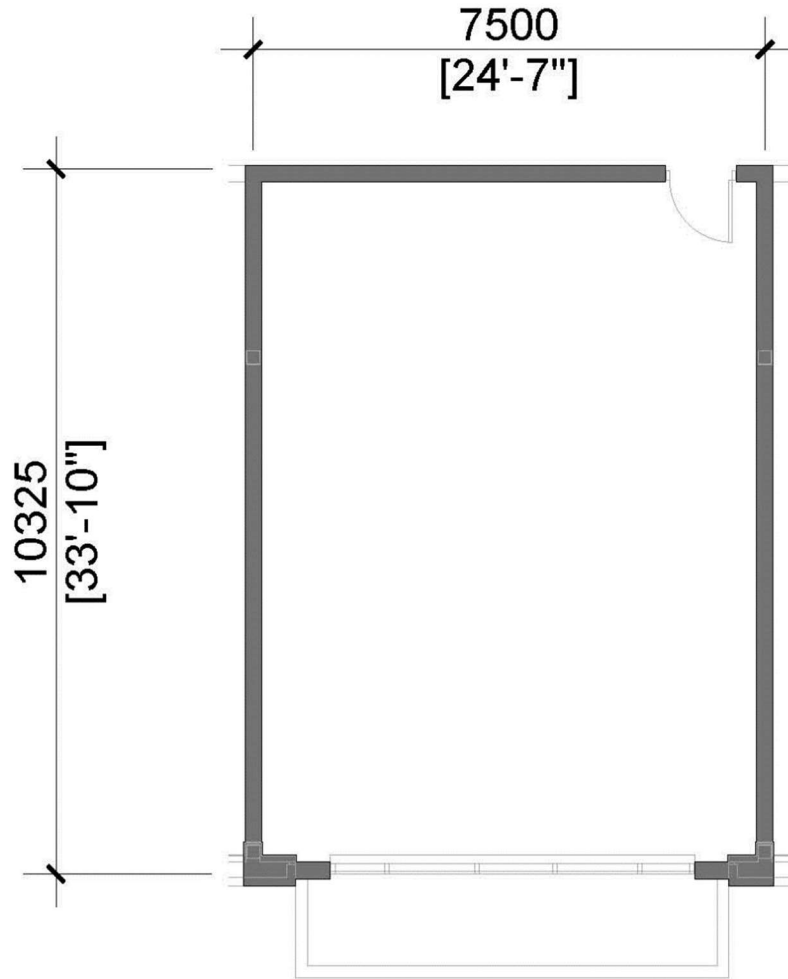

## Level 2 - Unit 25

Building 'E'

1,022 Sq.Ft.

Concept Floor Plan is provided for general purposes only.  
The interior improvements are not provided, warranted or guaranteed by the Vendor.  
All details should be confirmed. E. & O.E.