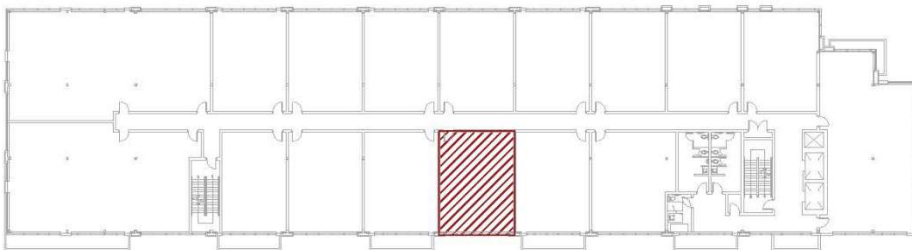

## Level 2 - Unit 25

Building 'E'

1,022 Sq.Ft.

Concept Floor Plan is provided for general purposes only.  
The interior improvements are not provided, warranted or guaranteed by the Vendor.  
All details should be confirmed. E. & O.E.