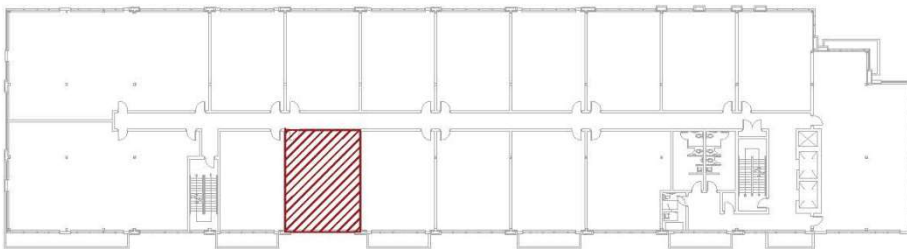

## Level 2 - Unit 27

Building 'E'

1,022 Sq.Ft.

Concept Floor Plan is provided for general purposes only.  
The interior improvements are not provided, warranted or guaranteed by the Vendor.  
All details should be confirmed. E. & O.E.