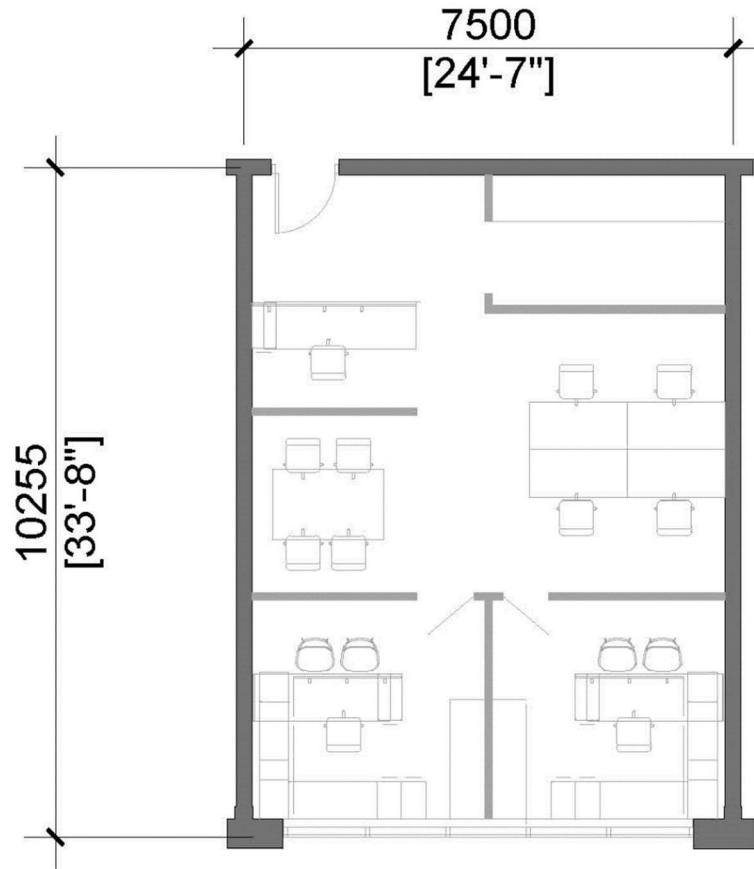

## Level 2 - Unit 27

Building 'E'

1,022 Sq.Ft.

Concept Floor Plan is provided for general purposes only.  
The interior improvements are not provided, warranted or guaranteed by the Vendor.  
All details should be confirmed. E. & O.E.