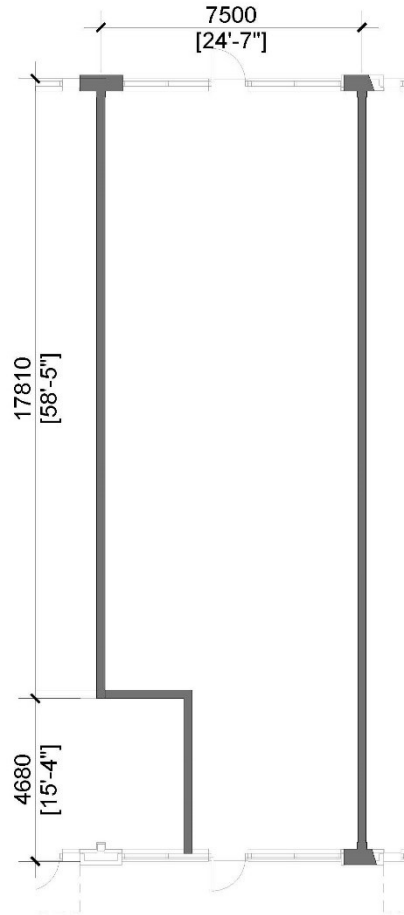

Level 1 - Unit 63

Building 'E'

1,691 Sq.Ft.

Concept Floor Plan is provided for general purposes only.
The interior improvements are not provided, warranted or guaranteed by the Vendor.
All details should be confirmed. E. & O.E.