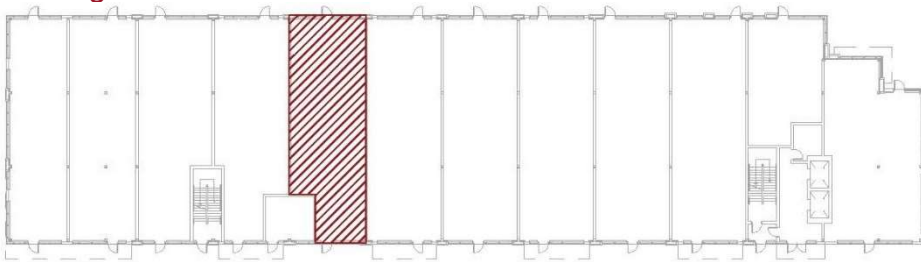

Level 1 - Unit 63

Building 'E'

1,691 Sq.Ft.

Concept Floor Plan is provided for general purposes only.
The interior improvements are not provided, warranted or guaranteed by the Vendor.
All details should be confirmed. E. & O.E.