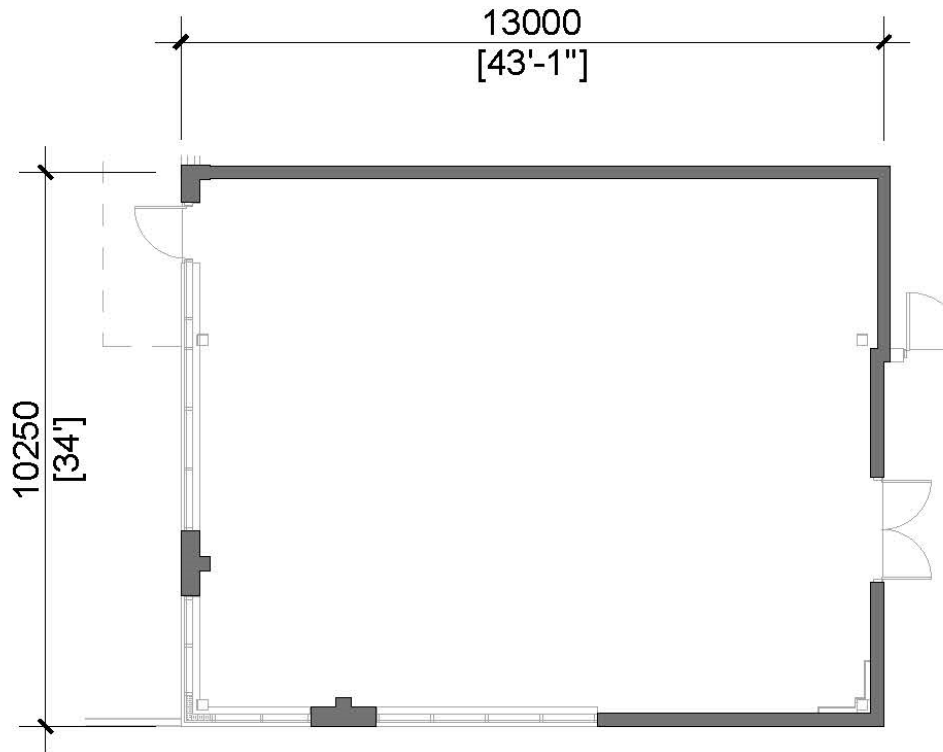

Level 1 - Unit 17

Building 'B'

1,453 Sq.Ft.

Concept Floor Plan is provided for general purposes only.
The interior improvements are not provided, warranted or guaranteed by the Vendor.
All details should be confirmed. E. & O.E.