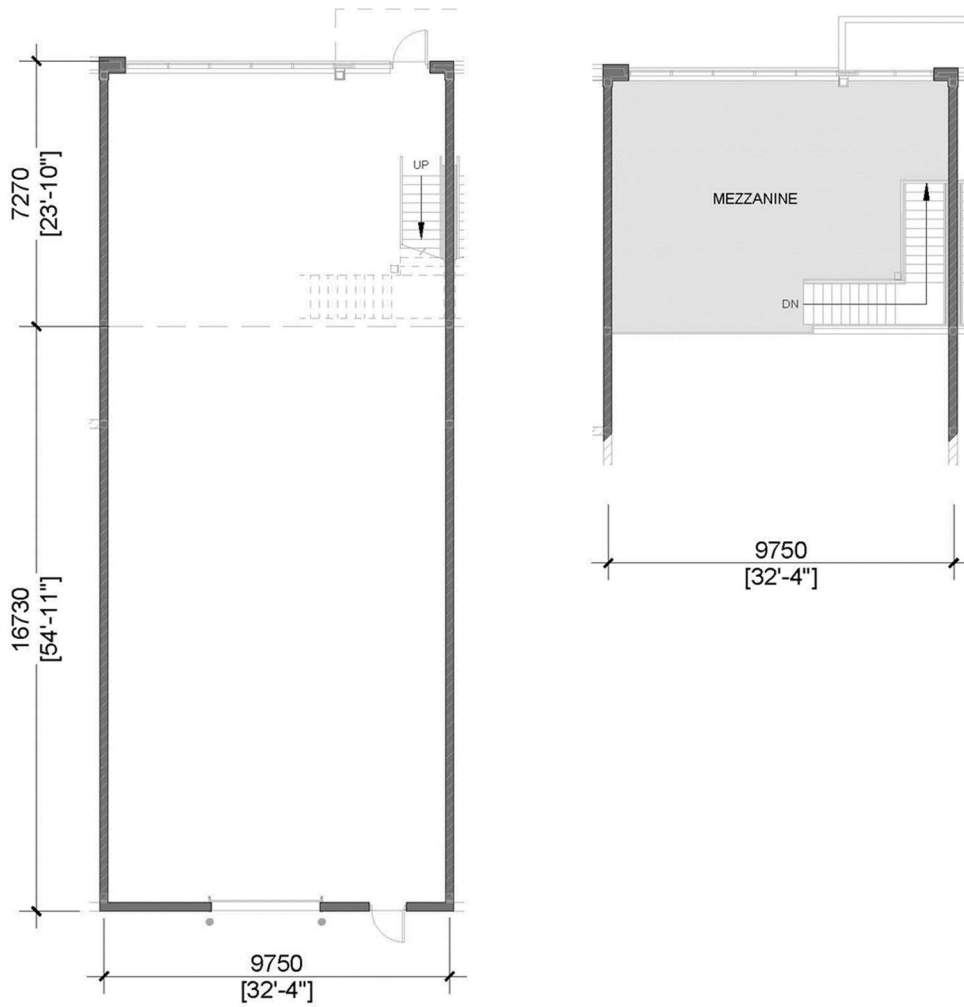

Level 1 - Unit 20

Building 'B'

3,220 Sq.Ft.

Concept Floor Plan is provided for general purposes only.
The interior improvements are not provided, warranted or guaranteed by the Vendor.
All details should be confirmed. E. & O.E.