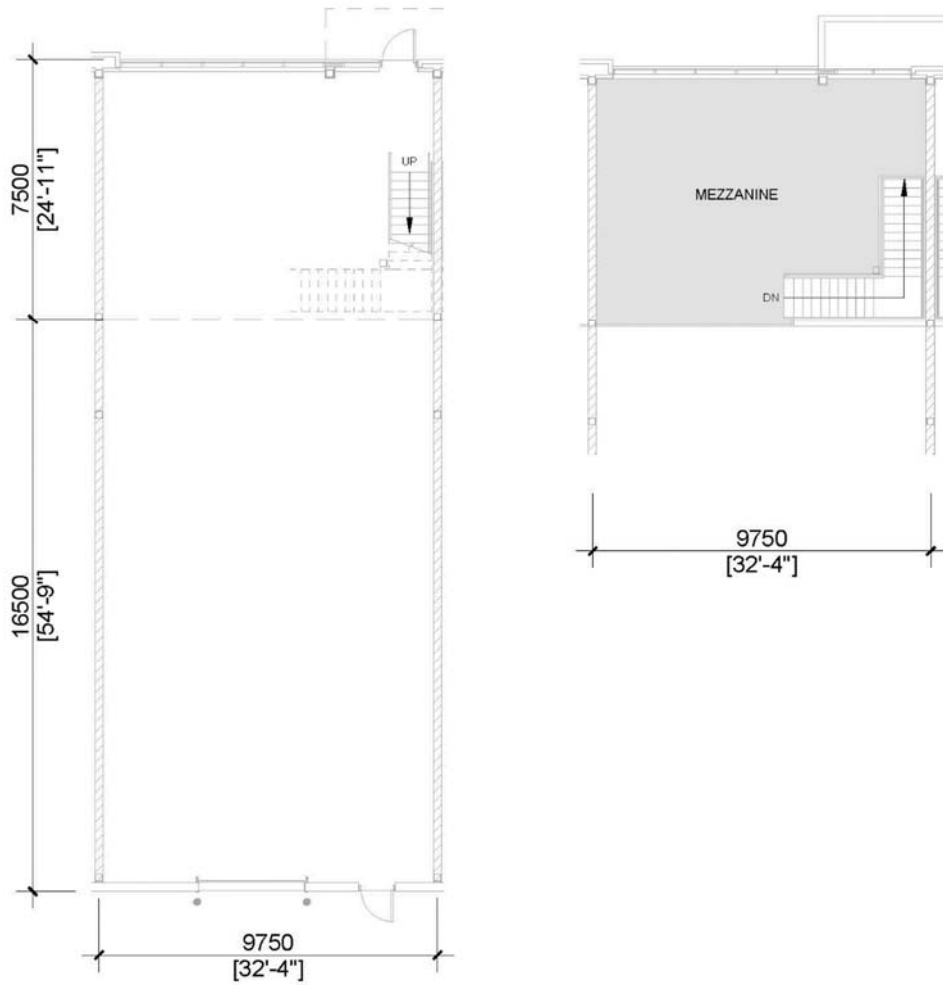

Level 1 - Unit 24

Building 'B'

3,220 Sq.Ft.

Concept Floor Plan is provided for general purposes only.
The interior improvements are not provided, warranted or guaranteed by the Vendor.
All details should be confirmed. E. & O.E.