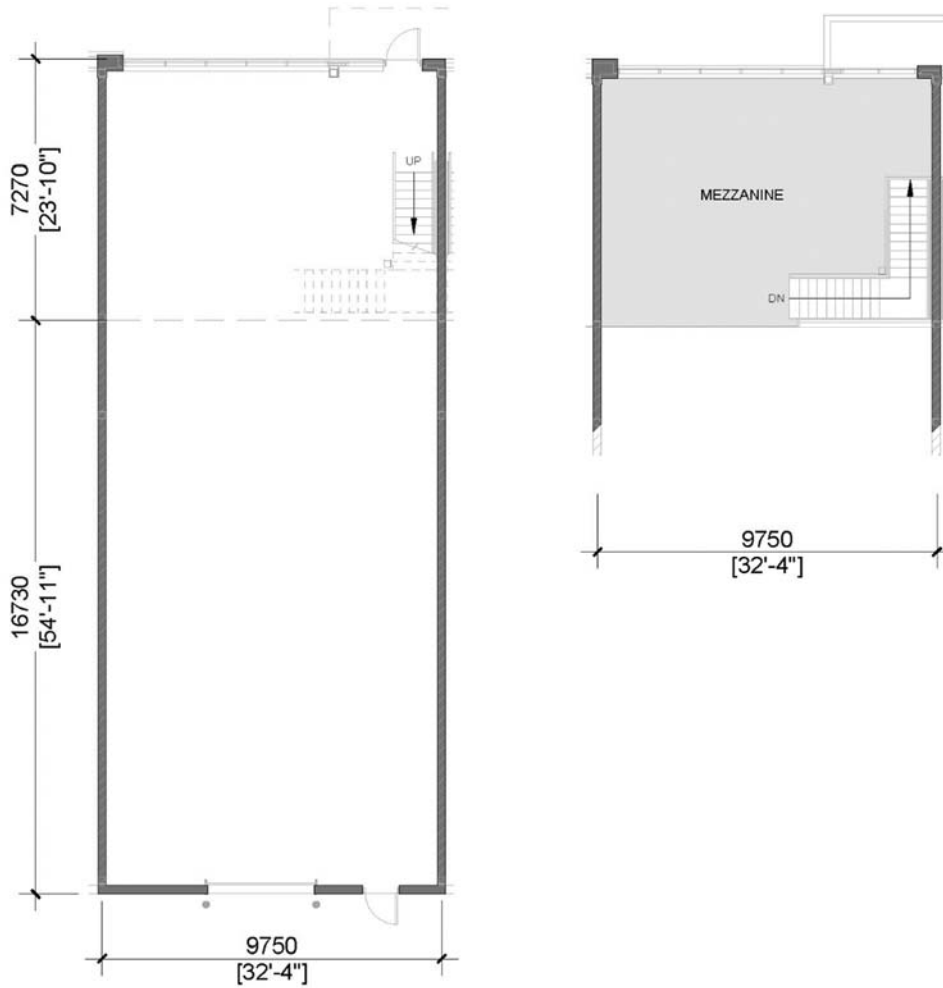

Level 1 - Unit 32

Building 'B'

3,220 Sq.Ft.