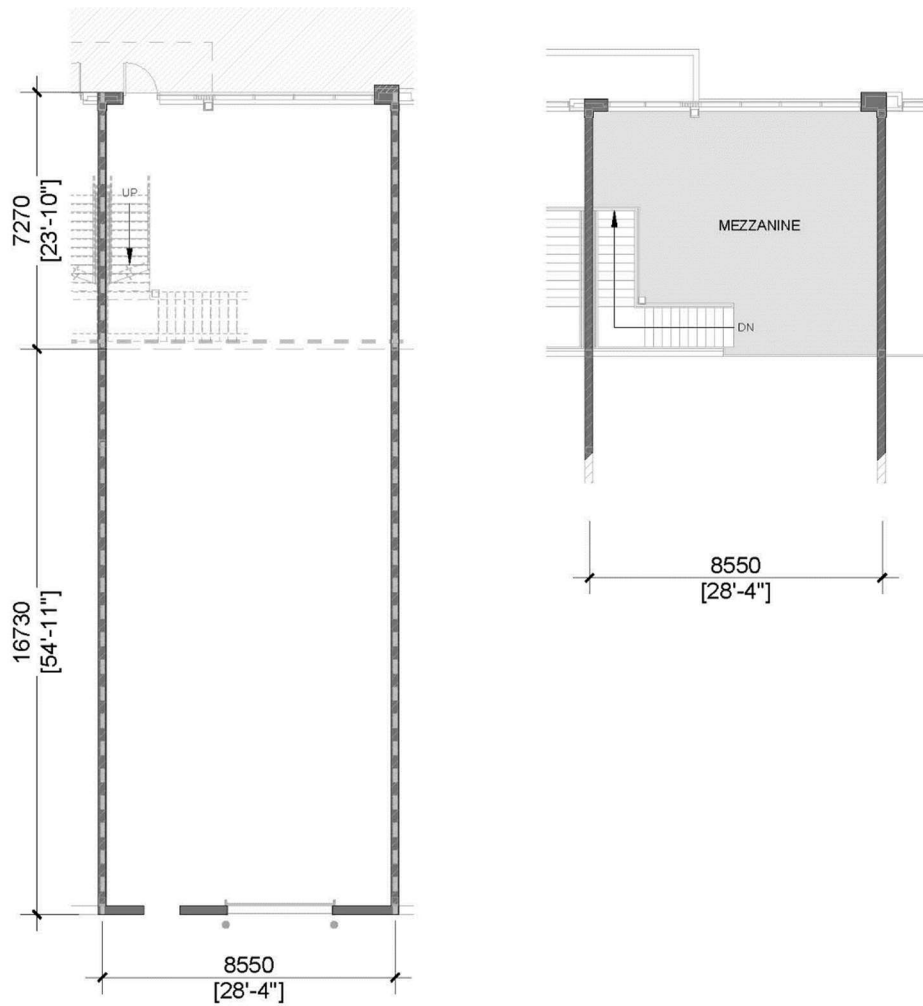

Level 1 - Unit 71

Building 'B'

2,809 Sq.Ft.

Concept Floor Plan is provided for general purposes only.
The interior improvements are not provided, warranted or guaranteed by the Vendor.
All details should be confirmed. E. & O.E.