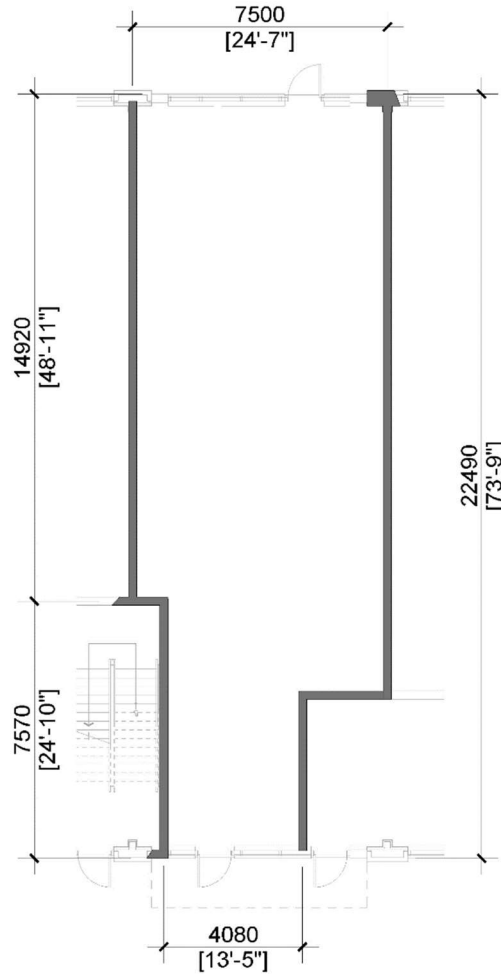

Level 1 - Unit 62

Building 'E'

1,577 Sq.Ft.

Concept Floor Plan is provided for general purposes only.
The interior improvements are not provided, warranted or guaranteed by the Vendor.
All details should be confirmed. E. & O.E.