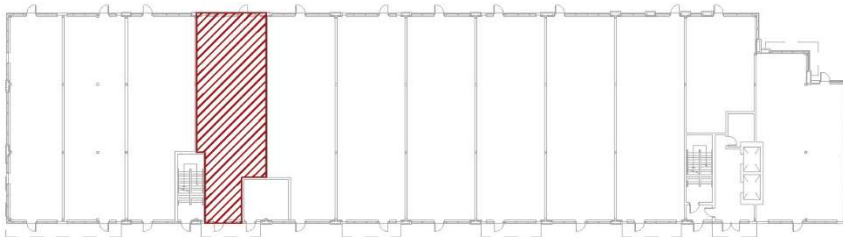

Level 1 - Unit 62

Building 'E'

1,577 Sq.Ft.

Concept Floor Plan is provided for general purposes only.
The interior improvements are not provided, warranted or guaranteed by the Vendor.
All details should be confirmed. E. & O.E.