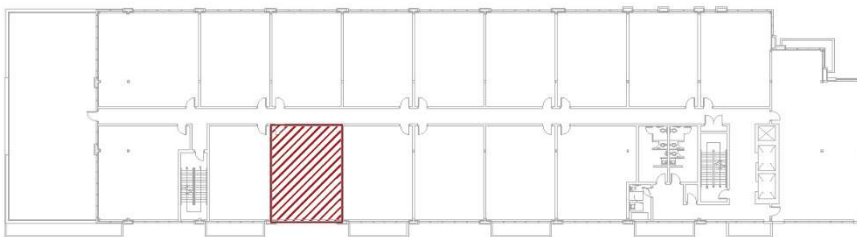

Level 3 - Unit 22

Building 'E'

1,039 Sq.Ft.

Concept Floor Plan is provided for general purposes only.
The interior improvements are not provided, warranted or guaranteed by the Vendor.
All details should be confirmed. E. & O.E.