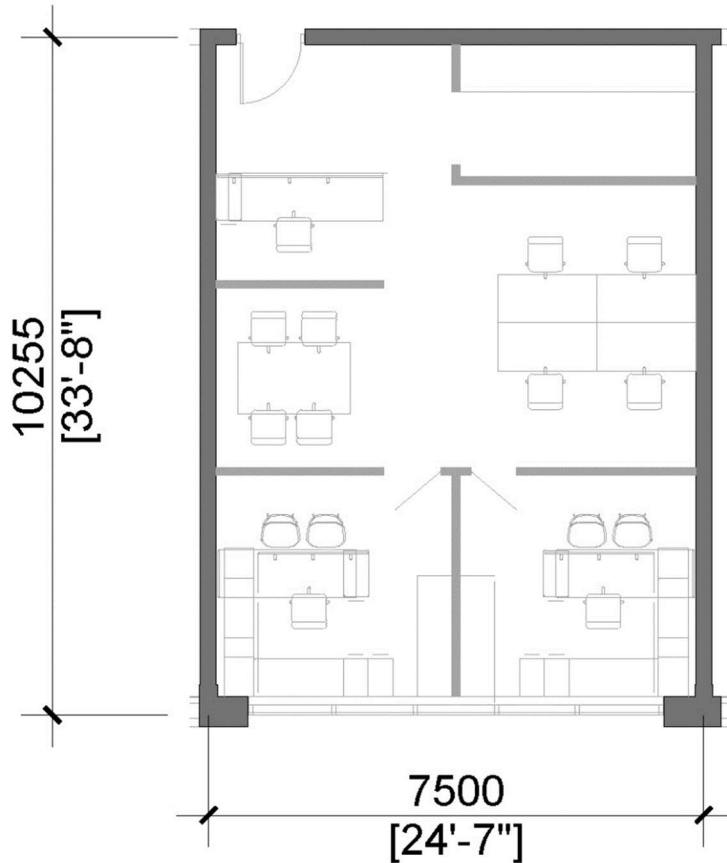

Level 3 - Unit 22

Building 'E'

1,039 Sq.Ft.

Concept Floor Plan is provided for general purposes only.
The interior improvements are not provided, warranted or guaranteed by the Vendor.
All details should be confirmed. E. & O.E.