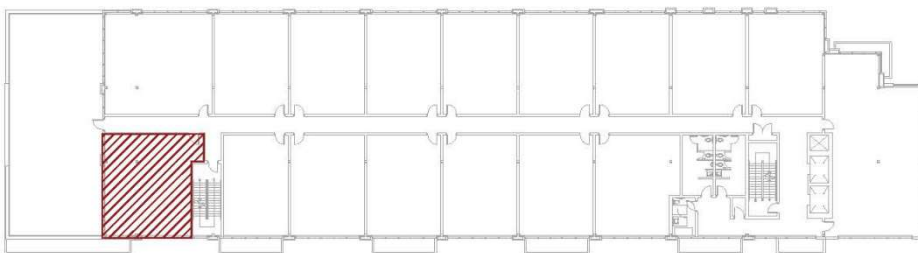

Level 3 - Unit 24

Building 'E'

1,329 Sq.Ft.

Concept Floor Plan is provided for general purposes only.
The interior improvements are not provided, warranted or guaranteed by the Vendor.
All details should be confirmed. E. & O.E.