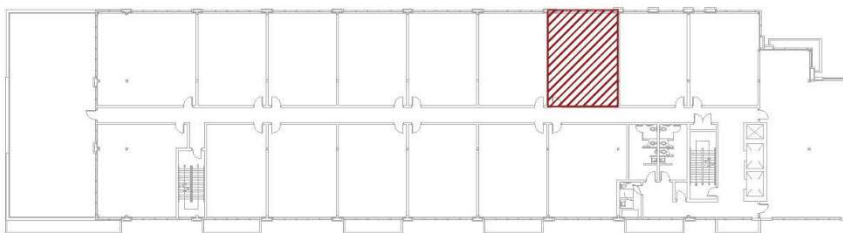

Level 3 - Unit 31

Building 'E'

1,039 Sq.Ft.

Concept Floor Plan is provided for general purposes only.
The interior improvements are not provided, warranted or guaranteed by the Vendor.
All details should be confirmed. E. & O.E.