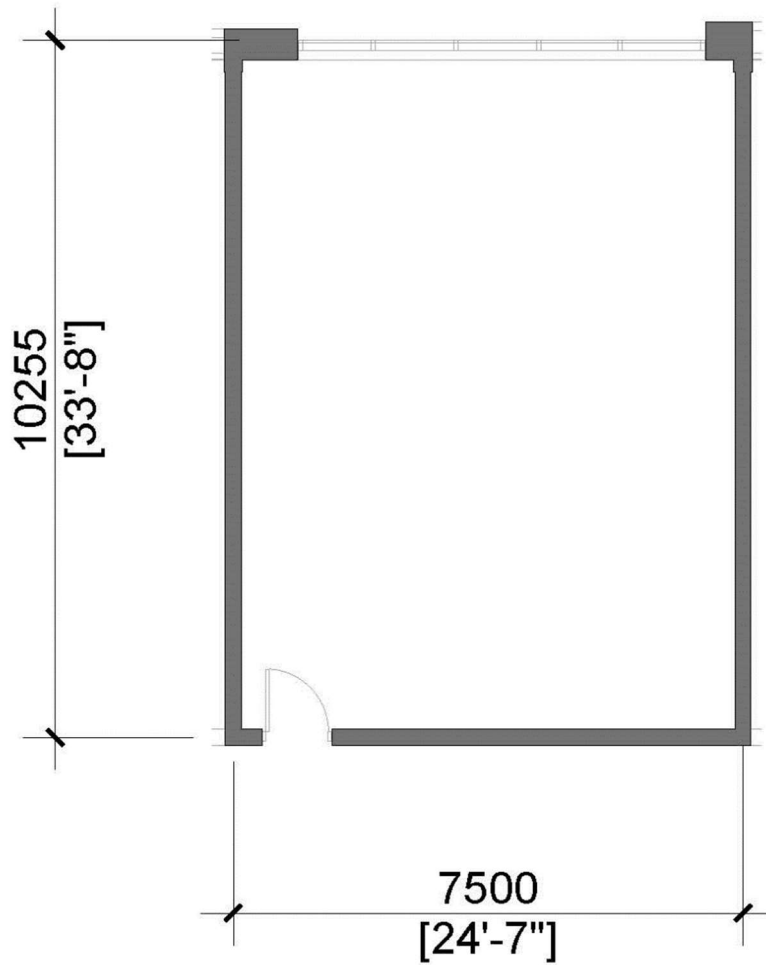

Level 3 - Unit 31

Building 'E'

1,039 Sq.Ft.

Concept Floor Plan is provided for general purposes only.
The interior improvements are not provided, warranted or guaranteed by the Vendor.
All details should be confirmed. E. & O.E.