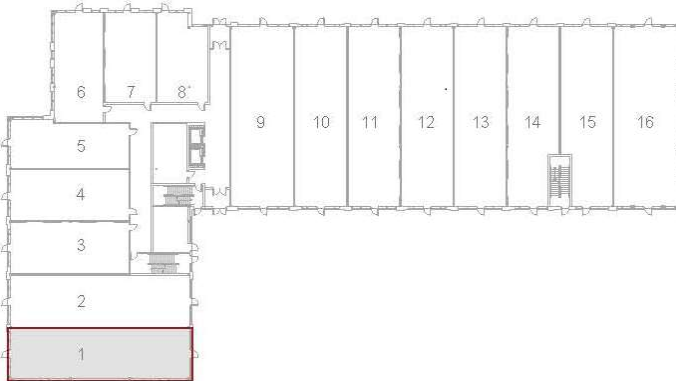

Level 1 - Unit 1

Building 'B'

2,120 Sq.Ft.

Concept Floor Plan is provided for general purposes only.
The interior improvements are not provided, warranted or guaranteed by the Vendor.
All details should be confirmed. E. & O.E.