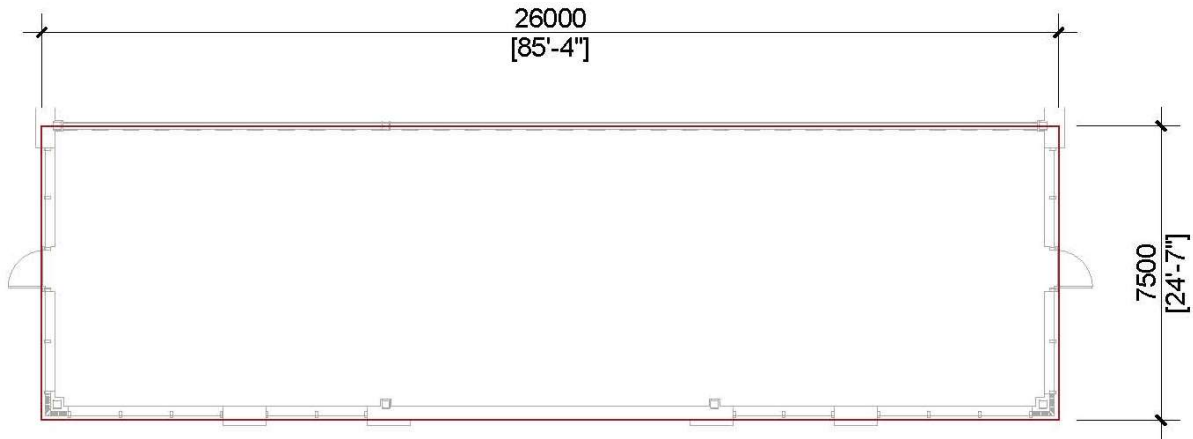

Level 1 - Unit 1

Building 'B'

2,120 Sq.Ft.

Concept Floor Plan is provided for general purposes only.
The interior improvements are not provided, warranted or guaranteed by the Vendor.
All details should be confirmed. E. & O.E.