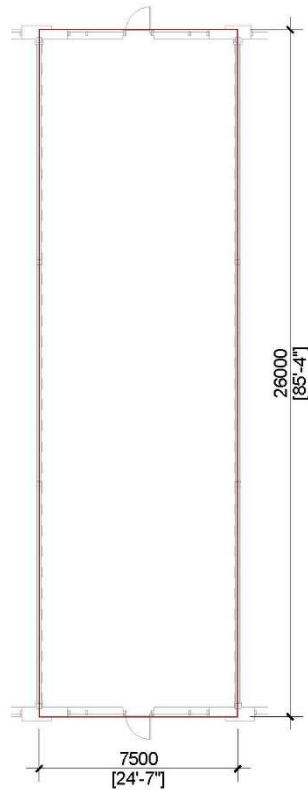

Level 1 - Unit 10

Building 'B'

2,120 Sq.Ft.

Concept Floor Plan is provided for general purposes only.
The interior improvements are not provided, warranted or guaranteed by the Vendor.
All details should be confirmed. E. & O.E.