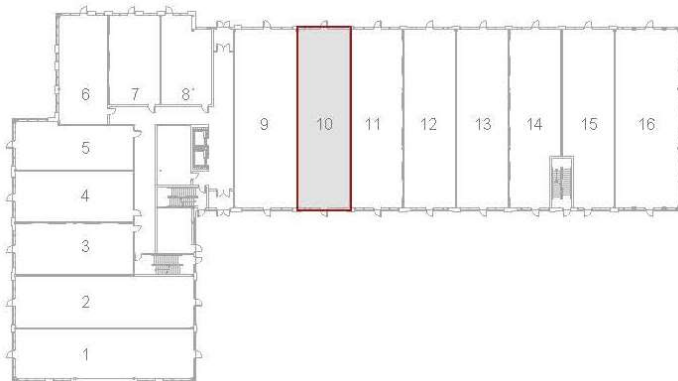

Level 1 - Unit 10

Building 'B'

2,120 Sq.Ft.

Concept Floor Plan is provided for general purposes only.
The interior improvements are not provided, warranted or guaranteed by the Vendor.
All details should be confirmed. E. & O.E.