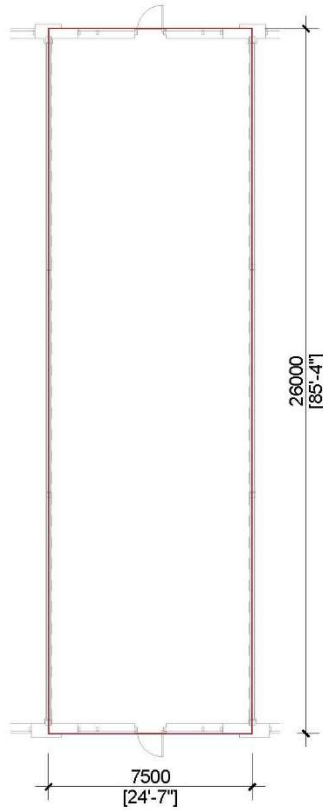

Level 1 - Unit 12

Building 'B'

2,120 Sq.Ft.

Concept Floor Plan is provided for general purposes only.
The interior improvements are not provided, warranted or guaranteed by the Vendor.
All details should be confirmed. E. & O.E.