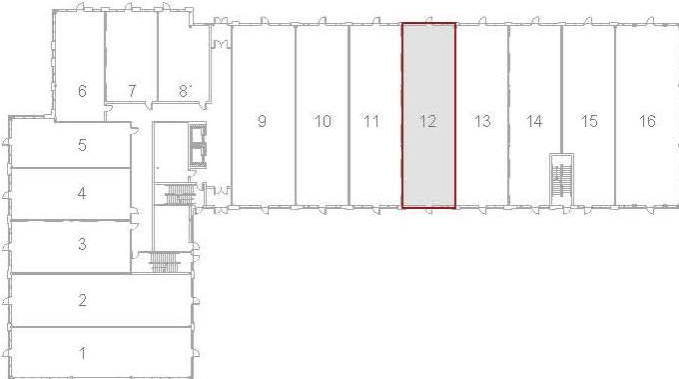

Level 1 - Unit 12

Building 'B'

2,120 Sq.Ft.

Concept Floor Plan is provided for general purposes only.
The interior improvements are not provided, warranted or guaranteed by the Vendor.
All details should be confirmed. E. & O.E.