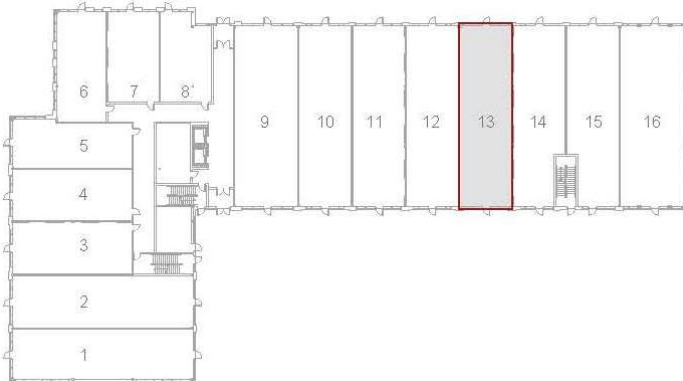

Level 1 - Unit 13

Building 'B'

2,120 Sq.Ft.

Concept Floor Plan is provided for general purposes only.
The interior improvements are not provided, warranted or guaranteed by the Vendor.
All details should be confirmed. E. & O.E.