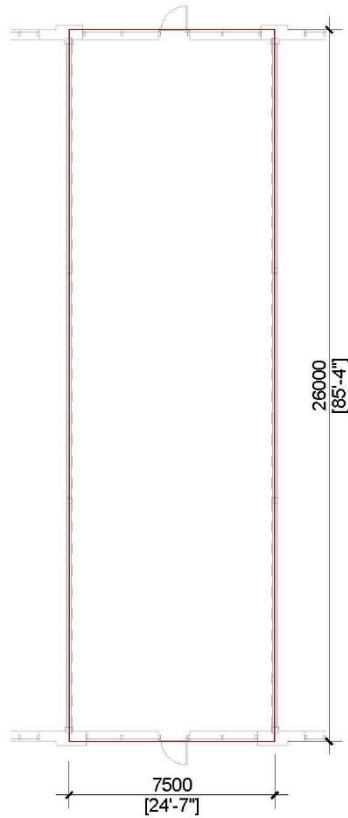

Level 1 - Unit 13

Building 'B'

2,120 Sq.Ft.

Concept Floor Plan is provided for general purposes only.
The interior improvements are not provided, warranted or guaranteed by the Vendor.
All details should be confirmed. E. & O.E.