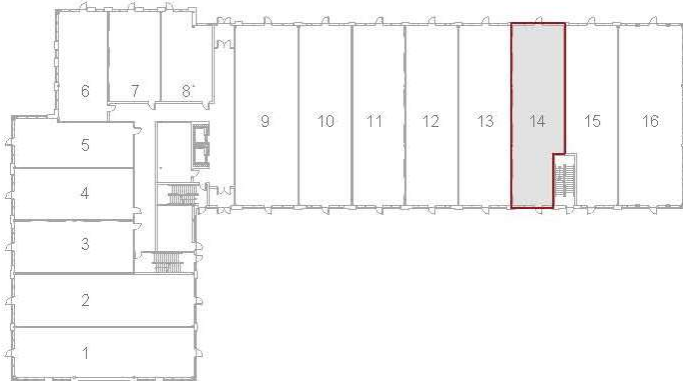

Level 1 - Unit 14

Building 'B'

2,005 Sq.Ft.

Concept Floor Plan is provided for general purposes only.
The interior improvements are not provided, warranted or guaranteed by the Vendor.
All details should be confirmed. E. & O.E.