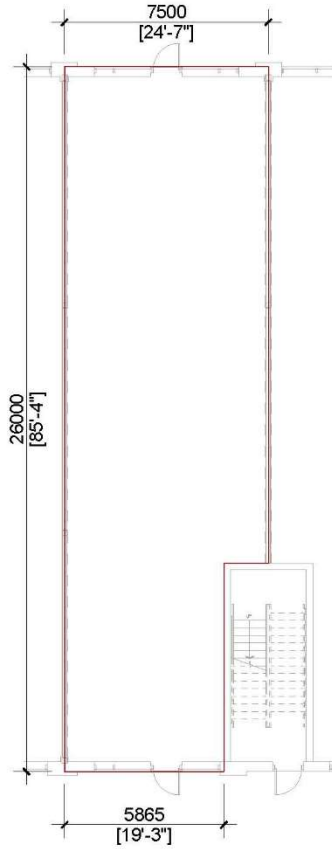

Level 1 - Unit 14

Building 'B'

2,005 Sq.Ft.

Concept Floor Plan is provided for general purposes only.
The interior improvements are not provided, warranted or guaranteed by the Vendor.
All details should be confirmed. E. & O.E.