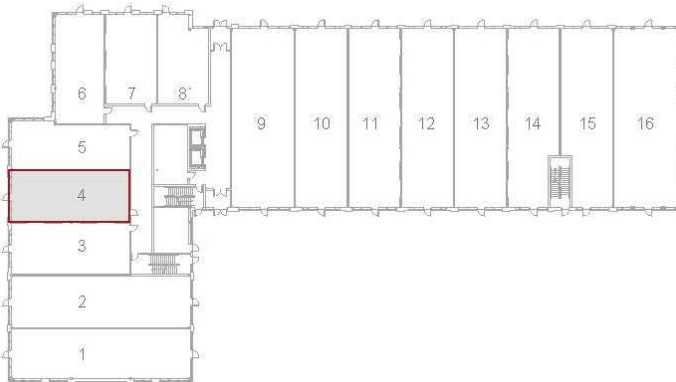

## Level 1 - Unit 4

Building 'B'

1,565 Sq.Ft.

Concept Floor Plan is provided for general purposes only.  
The interior improvements are not provided, warranted or guaranteed by the Vendor.  
All details should be confirmed. E. & O.E.