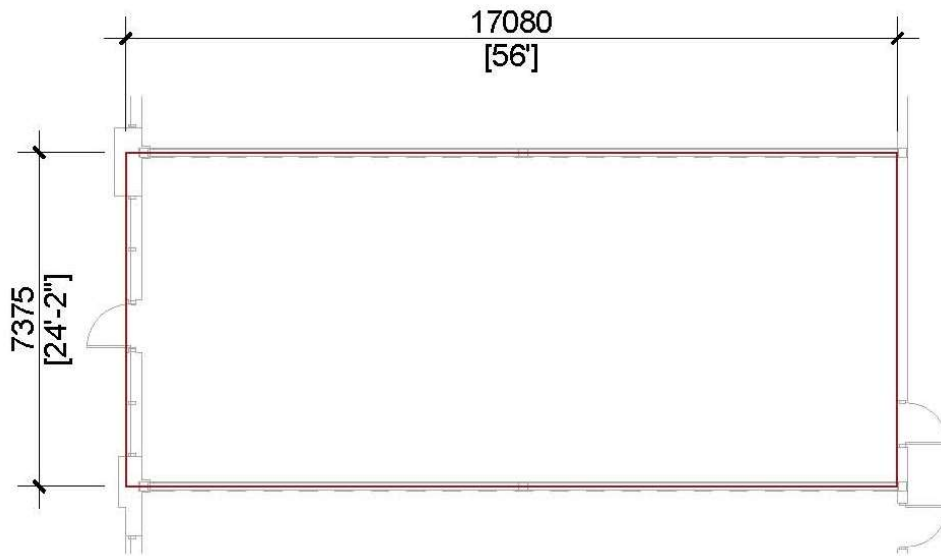

## Level 1 - Unit 4

Building 'B'

1,565 Sq.Ft.

Concept Floor Plan is provided for general purposes only.  
The interior improvements are not provided, warranted or guaranteed by the Vendor.  
All details should be confirmed. E. & O.E.