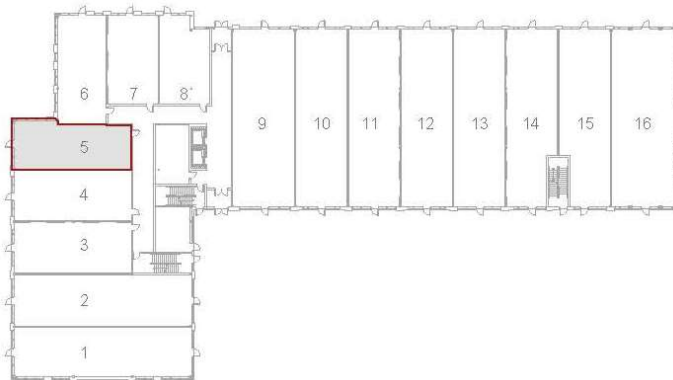

Level 1 - Unit 5

Building 'B'

1,440 Sq.Ft.

Concept Floor Plan is provided for general purposes only.
The interior improvements are not provided, warranted or guaranteed by the Vendor.
All details should be confirmed. E. & O.E.