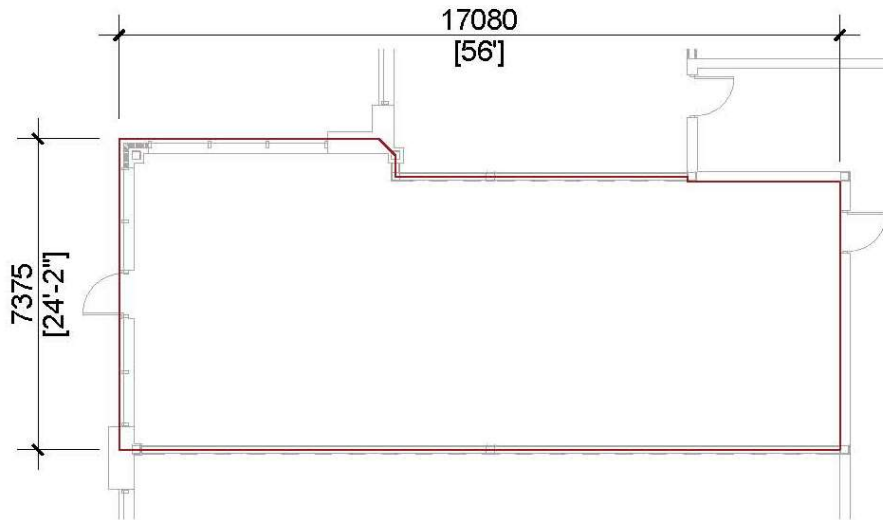

Level 1 - Unit 5

Building 'B'

1,440 Sq.Ft.

Concept Floor Plan is provided for general purposes only.
The interior improvements are not provided, warranted or guaranteed by the Vendor.
All details should be confirmed. E. & O.E.