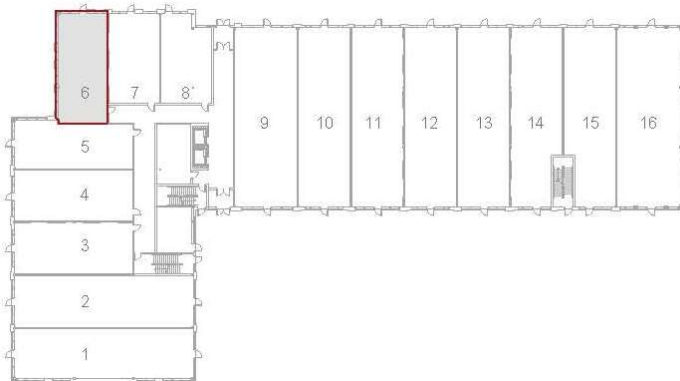

Level 1 - Unit 6

Building 'B'

1,455 Sq.Ft.

Concept Floor Plan is provided for general purposes only.
The interior improvements are not provided, warranted or guaranteed by the Vendor.
All details should be confirmed. E. & O.E.