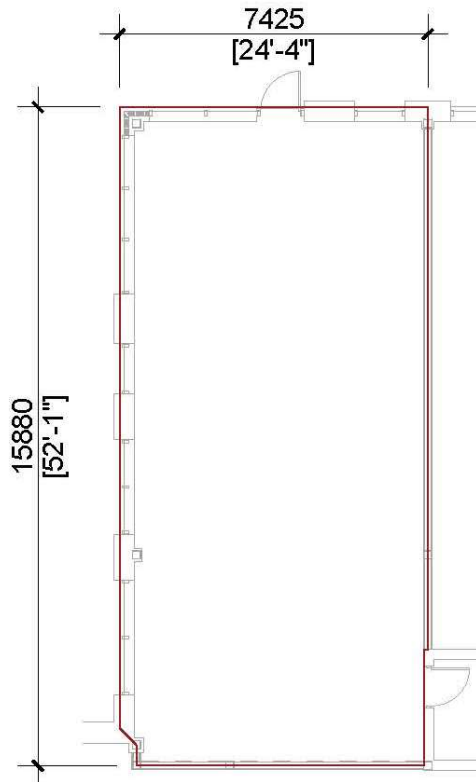

Level 1 - Unit 6

Building 'B'

1,455 Sq.Ft.

Concept Floor Plan is provided for general purposes only.
The interior improvements are not provided, warranted or guaranteed by the Vendor.
All details should be confirmed. E. & O.E.