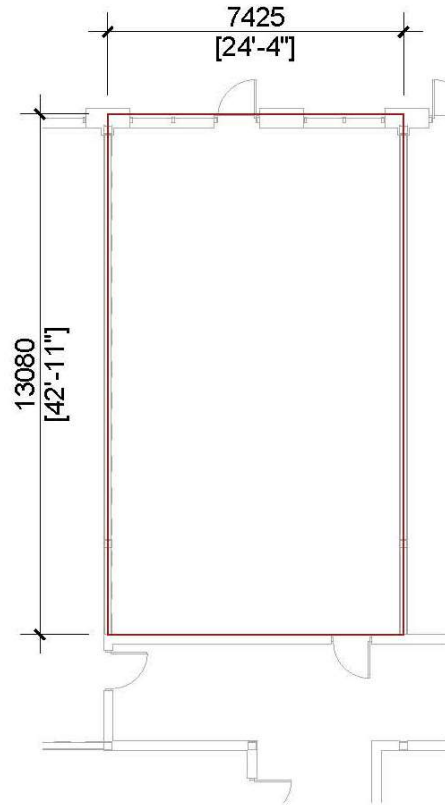

Level 1 - Unit 7

Building 'B'

1,205 Sq.Ft.

Concept Floor Plan is provided for general purposes only.
The interior improvements are not provided, warranted or guaranteed by the Vendor.
All details should be confirmed. E. & O.E.