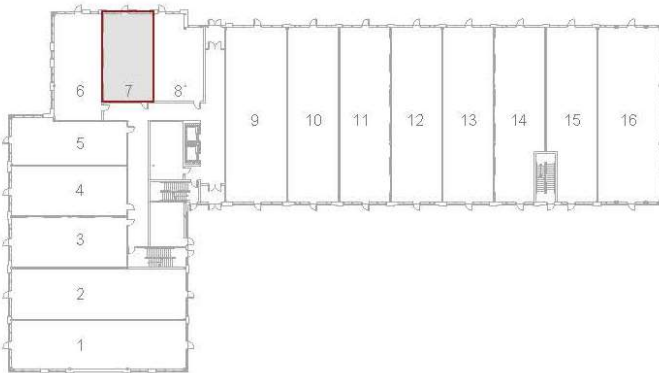

Level 1 - Unit 7

Building 'B'

1,205 Sq.Ft.

Concept Floor Plan is provided for general purposes only.
The interior improvements are not provided, warranted or guaranteed by the Vendor.
All details should be confirmed. E. & O.E.