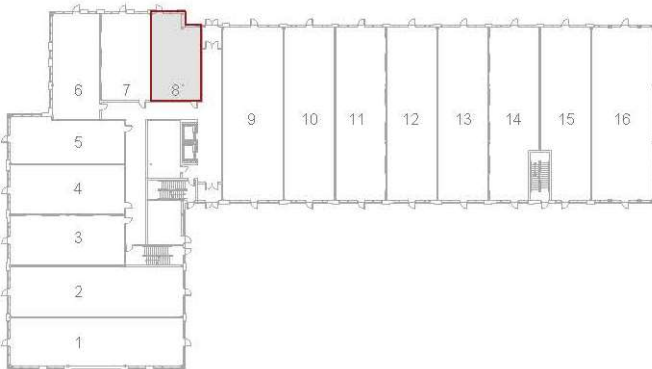

Level 1 - Unit 8

Building 'B'

1,130 Sq.Ft.

Concept Floor Plan is provided for general purposes only.
The interior improvements are not provided, warranted or guaranteed by the Vendor.
All details should be confirmed. E. & O.E.