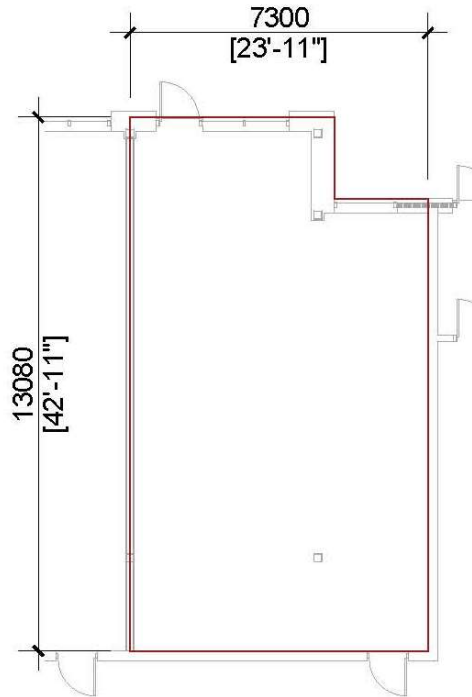

Level 1 - Unit 8

Building 'B'

1,130 Sq.Ft.

Concept Floor Plan is provided for general purposes only.
The interior improvements are not provided, warranted or guaranteed by the Vendor.
All details should be confirmed. E. & O.E.