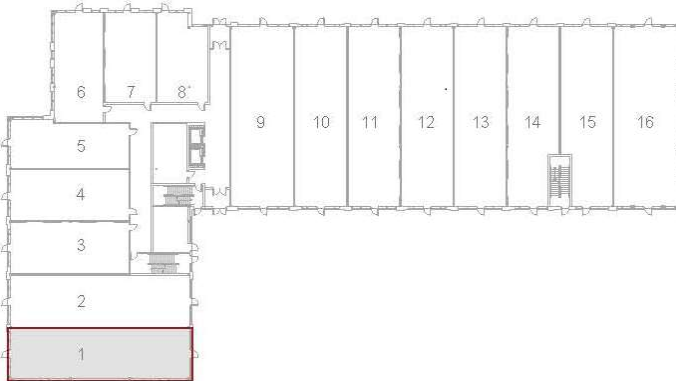

## Level 1 - Unit 1

### Building 'A'

2,120 Sq.Ft.

Concept Floor Plan is provided for general purposes only.  
The interior improvements are not provided, warranted or guaranteed by the Vendor.  
All details should be confirmed. E. & O.E.