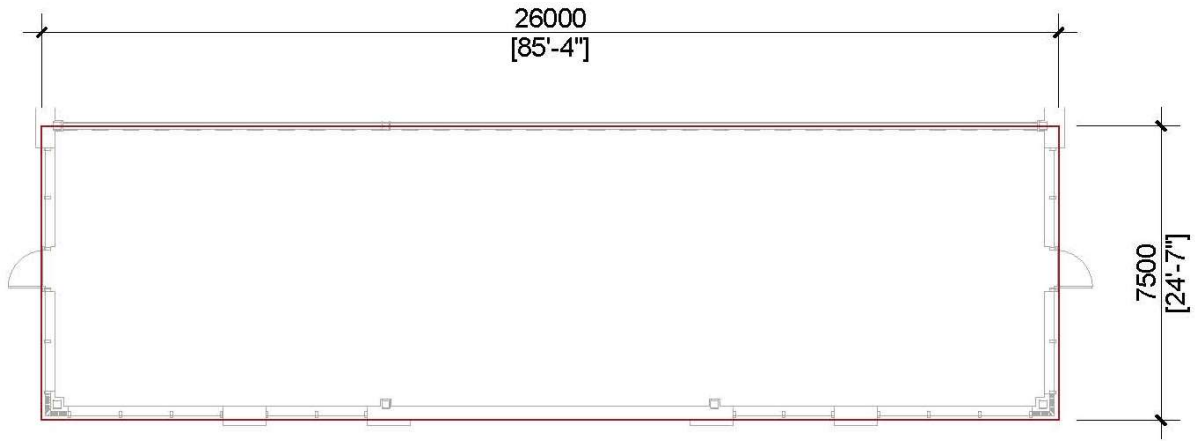

## Level 1 - Unit 1

### Building 'A'

2,120 Sq.Ft.

Concept Floor Plan is provided for general purposes only.  
The interior improvements are not provided, warranted or guaranteed by the Vendor.  
All details should be confirmed. E. & O.E.