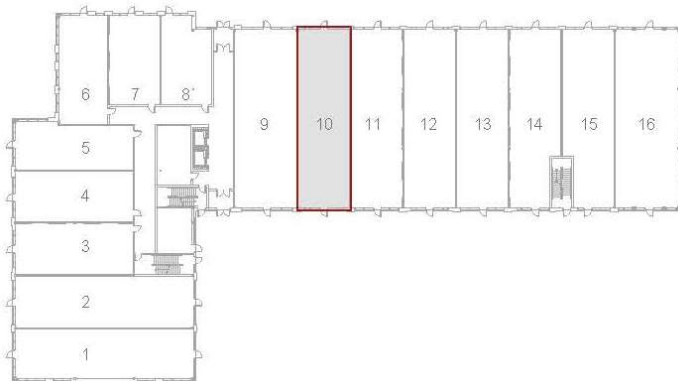

Level 1 - Unit 10

Building 'A'

2,120 Sq.Ft.

Concept Floor Plan is provided for general purposes only.
The interior improvements are not provided, warranted or guaranteed by the Vendor.
All details should be confirmed. E. & O.E.