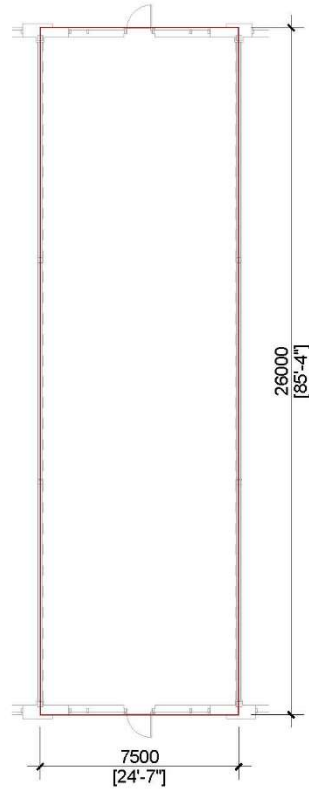

Level 1 - Unit 10

Building 'A'

2,120 Sq.Ft.

Concept Floor Plan is provided for general purposes only.
The interior improvements are not provided, warranted or guaranteed by the Vendor.
All details should be confirmed. E. & O.E.