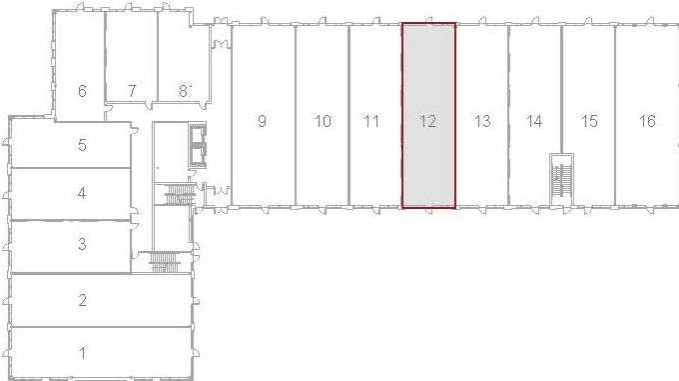

Level 1 - Unit 12

Building 'A'

2,120 Sq.Ft.

Concept Floor Plan is provided for general purposes only.
The interior improvements are not provided, warranted or guaranteed by the Vendor.
All details should be confirmed. E. & O.E.