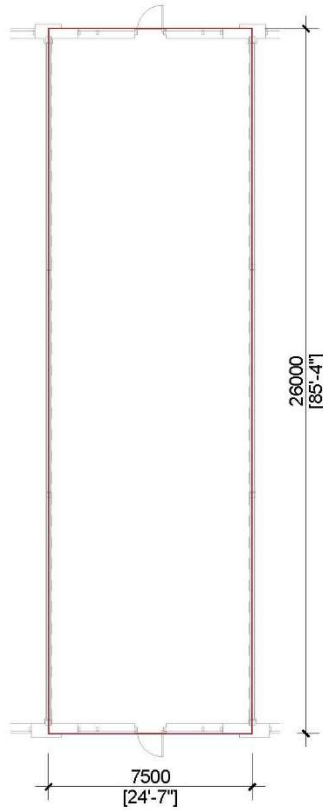

Level 1 - Unit 12

Building 'A'

2,120 Sq.Ft.

Concept Floor Plan is provided for general purposes only.
The interior improvements are not provided, warranted or guaranteed by the Vendor.
All details should be confirmed. E. & O.E.