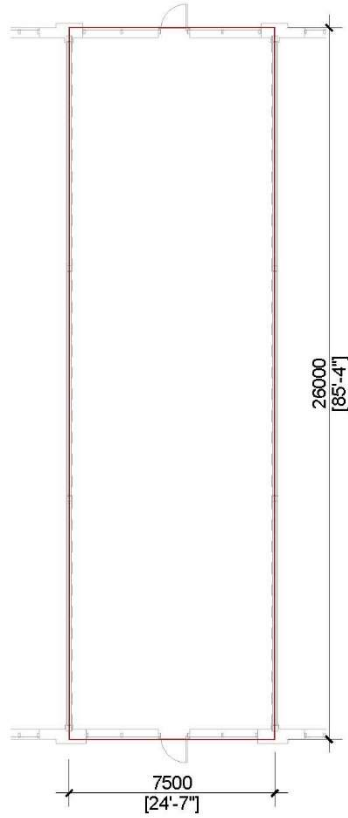

Level 1 - Unit 13

Building 'A'

2,120 Sq.Ft.

Concept Floor Plan is provided for general purposes only.
The interior improvements are not provided, warranted or guaranteed by the Vendor.
All details should be confirmed. E. & O.E.