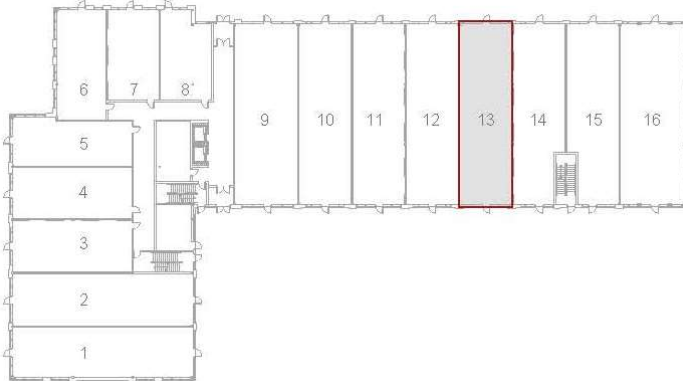

Level 1 - Unit 13

Building 'A'

2,120 Sq.Ft.

Concept Floor Plan is provided for general purposes only.
The interior improvements are not provided, warranted or guaranteed by the Vendor.
All details should be confirmed. E. & O.E.