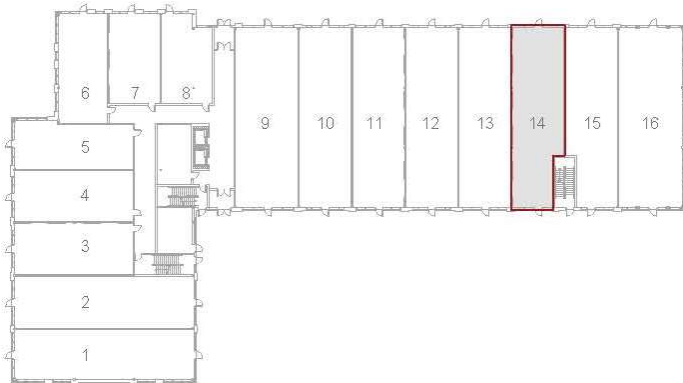

Level 1 - Unit 14

Building 'A'

2,005 Sq.Ft.

Concept Floor Plan is provided for general purposes only.
The interior improvements are not provided, warranted or guaranteed by the Vendor.
All details should be confirmed. E. & O.E.