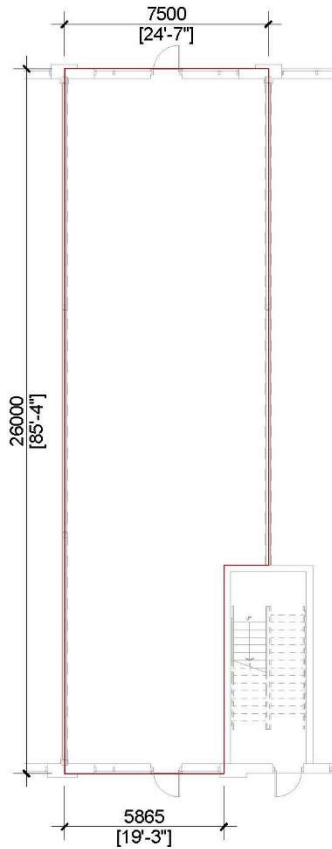

Level 1 - Unit 14

Building 'A'

2,005 Sq.Ft.

Concept Floor Plan is provided for general purposes only.
The interior improvements are not provided, warranted or guaranteed by the Vendor.
All details should be confirmed. E. & O.E.