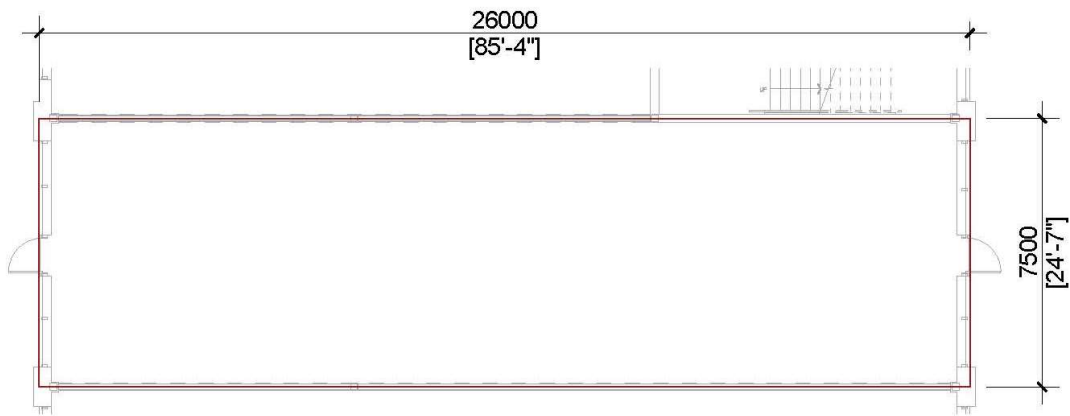

Level 1 - Unit 2

Building 'A'

2,120 Sq.Ft.

Concept Floor Plan is provided for general purposes only.
The interior improvements are not provided, warranted or guaranteed by the Vendor.
All details should be confirmed. E. & O.E.