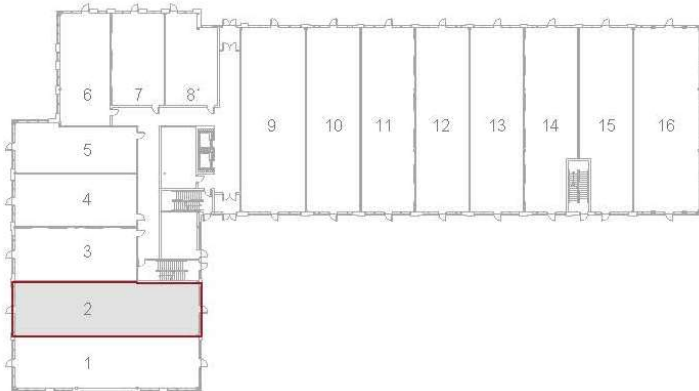

Level 1 - Unit 2

Building 'A'

2,120 Sq.Ft.

Concept Floor Plan is provided for general purposes only.
The interior improvements are not provided, warranted or guaranteed by the Vendor.
All details should be confirmed. E. & O.E.