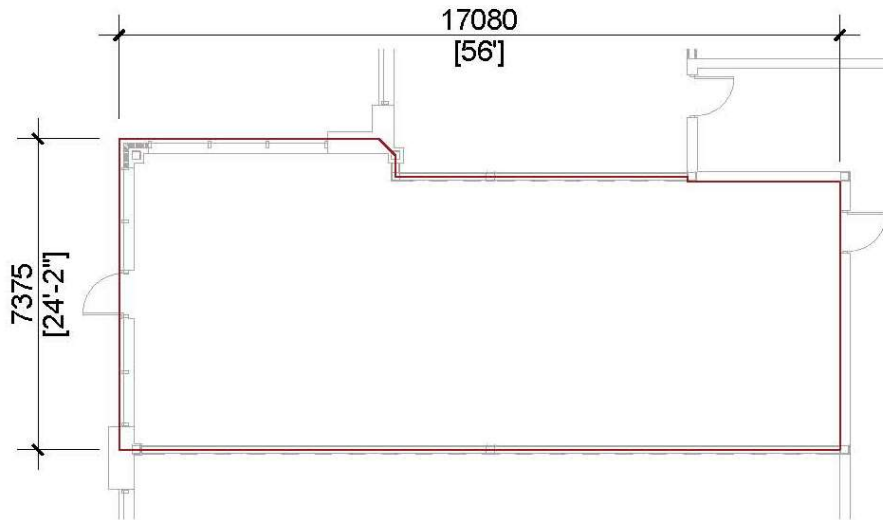

Level 1 - Unit 5

Building 'A'

1,440 Sq.Ft.

Concept Floor Plan is provided for general purposes only.
The interior improvements are not provided, warranted or guaranteed by the Vendor.
All details should be confirmed. E. & O.E.