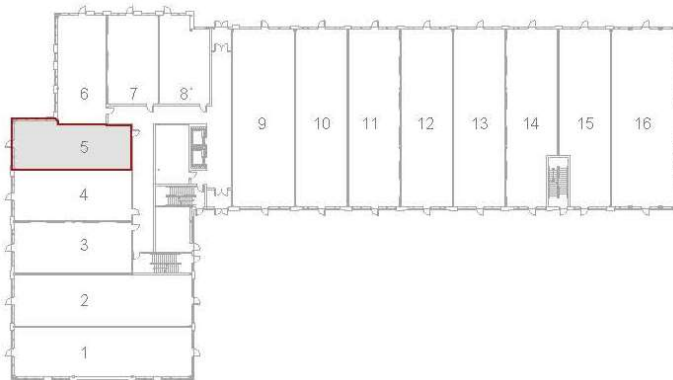

Level 1 - Unit 5

Building 'A'

1,440 Sq.Ft.

Concept Floor Plan is provided for general purposes only.
The interior improvements are not provided, warranted or guaranteed by the Vendor.
All details should be confirmed. E. & O.E.