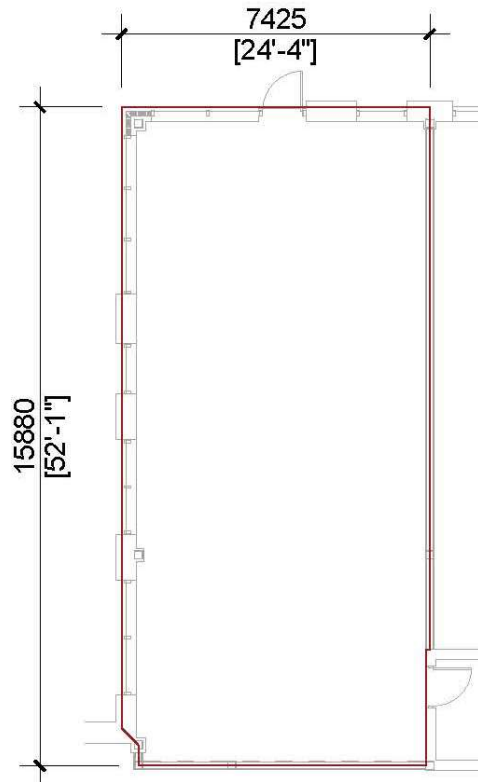

Level 1 - Unit 6

Building 'A'

1,455 Sq.Ft.

Concept Floor Plan is provided for general purposes only.
The interior improvements are not provided, warranted or guaranteed by the Vendor.
All details should be confirmed. E. & O.E.