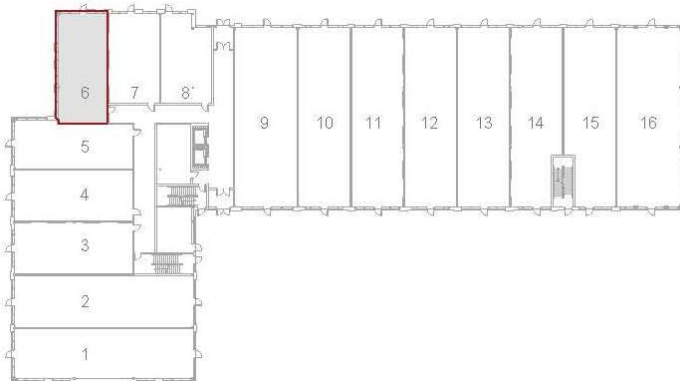

Level 1 - Unit 6

Building 'A'

1,455 Sq.Ft.

Concept Floor Plan is provided for general purposes only.
The interior improvements are not provided, warranted or guaranteed by the Vendor.
All details should be confirmed. E. & O.E.