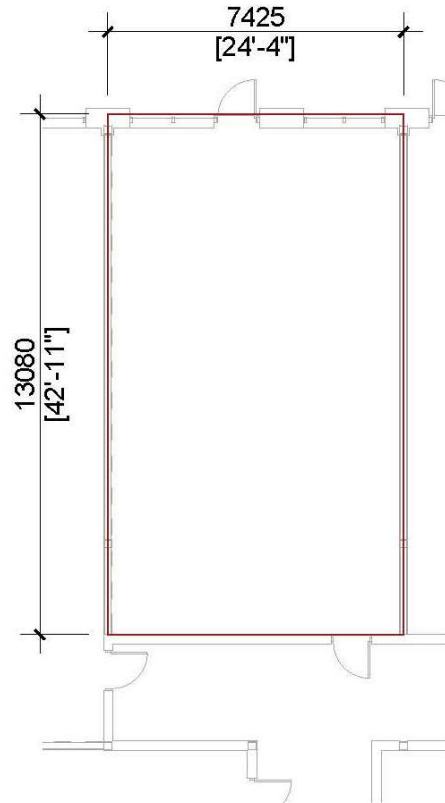

## Level 1 - Unit 7

Building 'A'

1,205 Sq.Ft.

Concept Floor Plan is provided for general purposes only.  
The interior improvements are not provided, warranted or guaranteed by the Vendor.  
All details should be confirmed. E. & O.E.