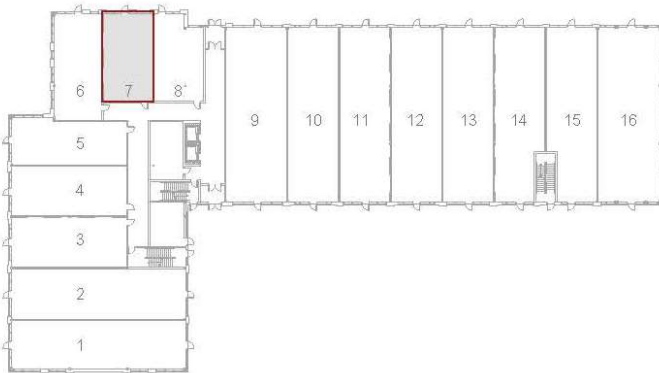

## Level 1 - Unit 7

Building 'A'

1,205 Sq.Ft.

Concept Floor Plan is provided for general purposes only.  
The interior improvements are not provided, warranted or guaranteed by the Vendor.  
All details should be confirmed. E. & O.E.