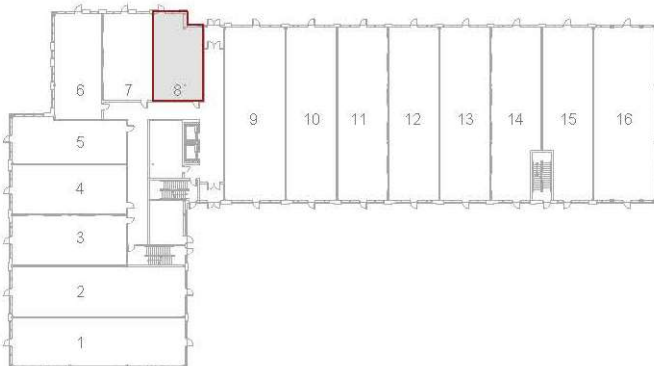

Level 1 - Unit 8

Building 'A'

1,130 Sq.Ft.

Concept Floor Plan is provided for general purposes only.
The interior improvements are not provided, warranted or guaranteed by the Vendor.
All details should be confirmed. E. & O.E.