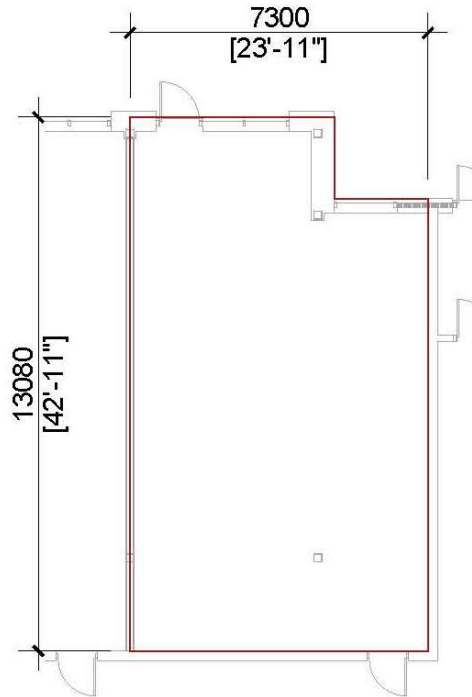

Level 1 - Unit 8

Building 'A'

1,130 Sq.Ft.

Concept Floor Plan is provided for general purposes only.
The interior improvements are not provided, warranted or guaranteed by the Vendor.
All details should be confirmed. E. & O.E.